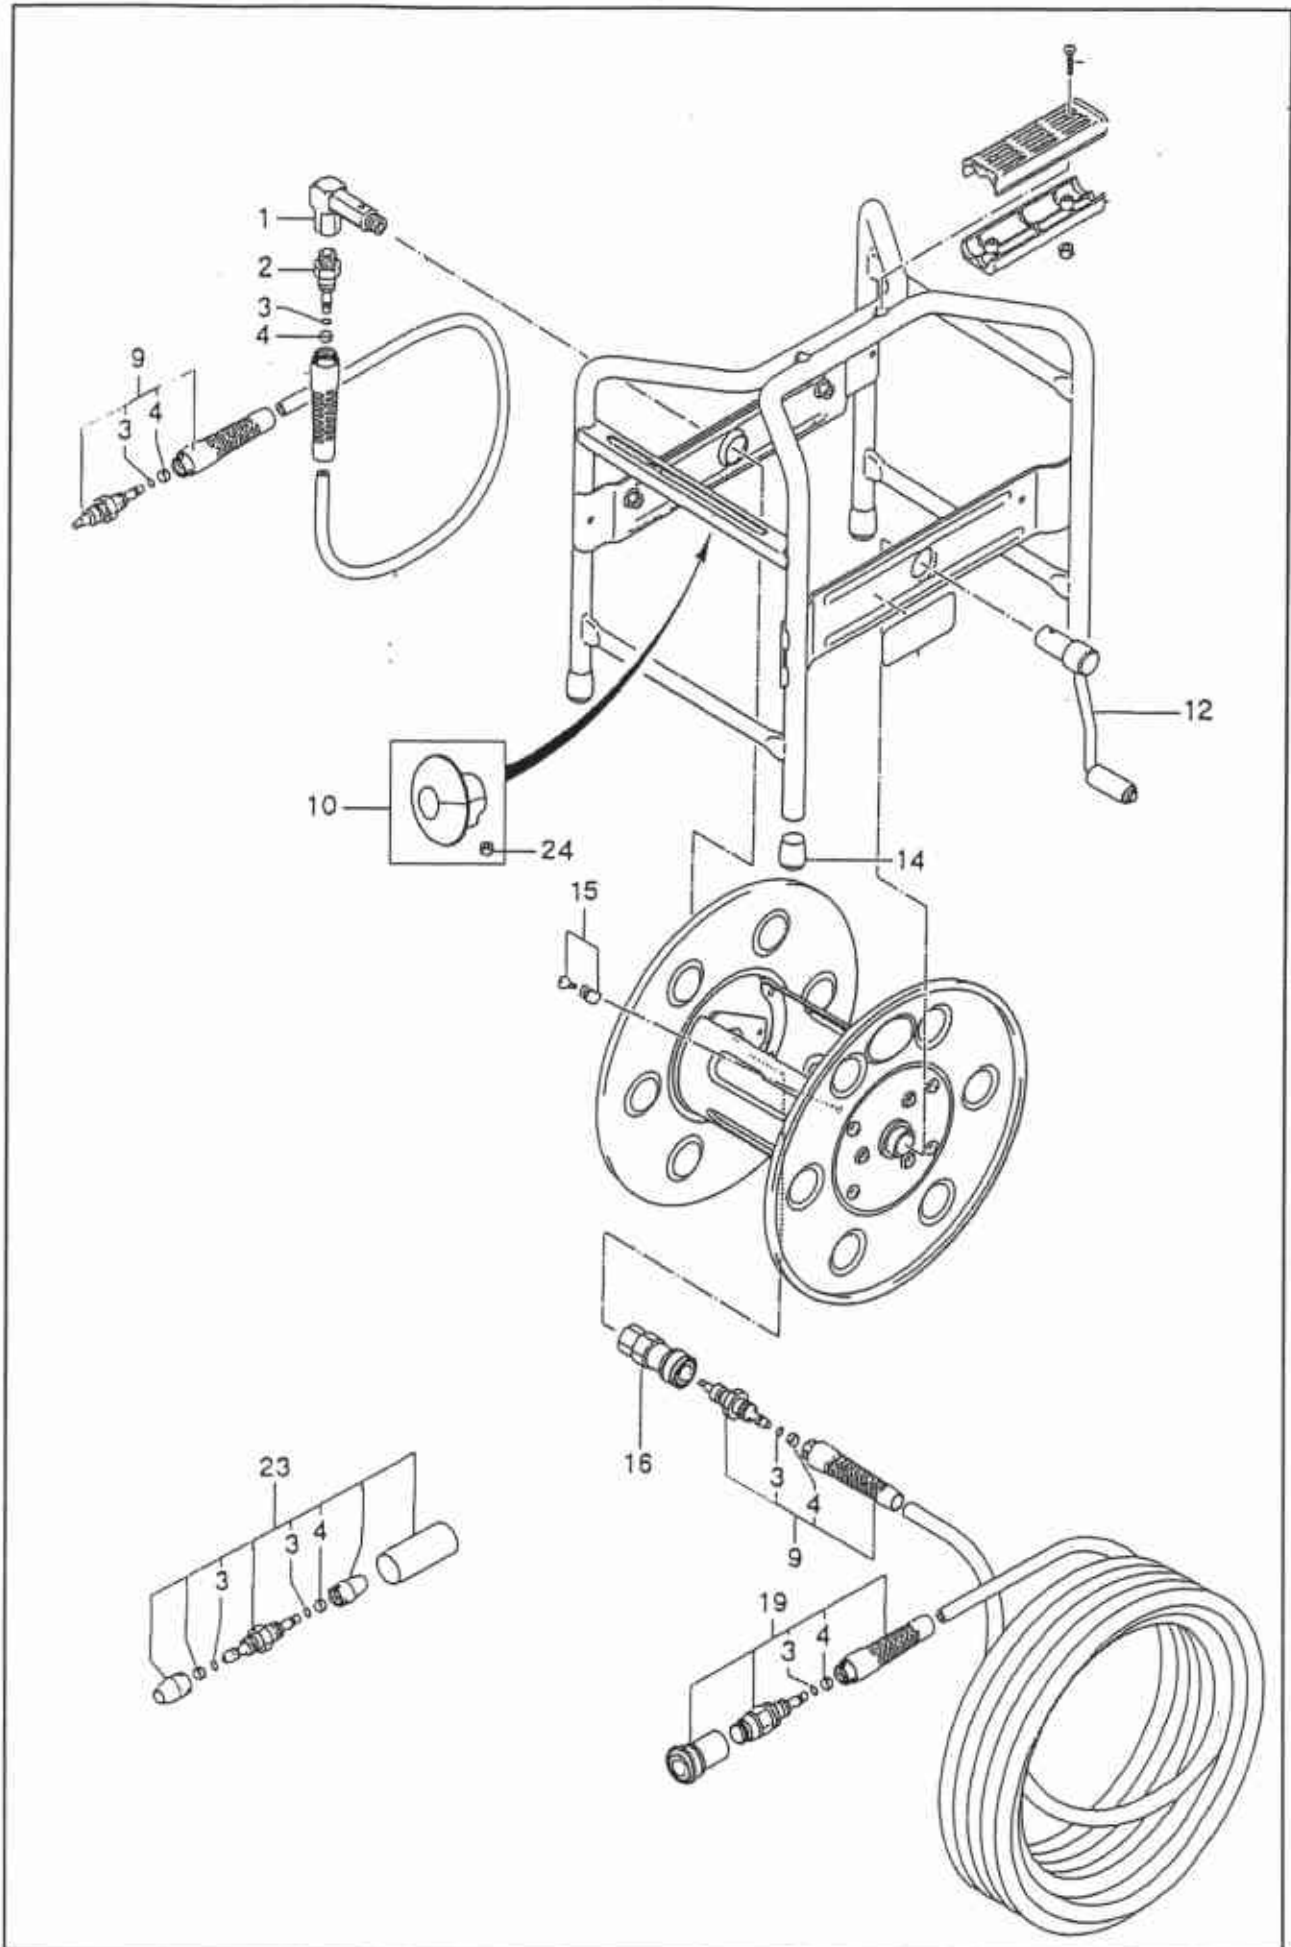

SD-56A2, 630A2

HIGH PRESSURE AIR HOSE

INDEX	CODE	DESCRIPTION
1	AH10262	HOSE JOINT UNIT
2	AH10396	HOSE JOINT 6
3	AH10392	O-RING (630)
4	AH10391	SLEEVE (630)
9	AH10389	KH HOSE MALE PLUG ASSY
10	AH10822	HOSE GUIDE ASSY
12	AH10258	LEVER HANDLE ASSY
14	AH10260	FOOT RUBBER
15	AH10257	HOSE HOLD
16	AH10405	JOINT H-SM2
19	AH70002	KH HOSE FEMALE COUPLER ASSY
23	AH10400	KH HOSE JOINT