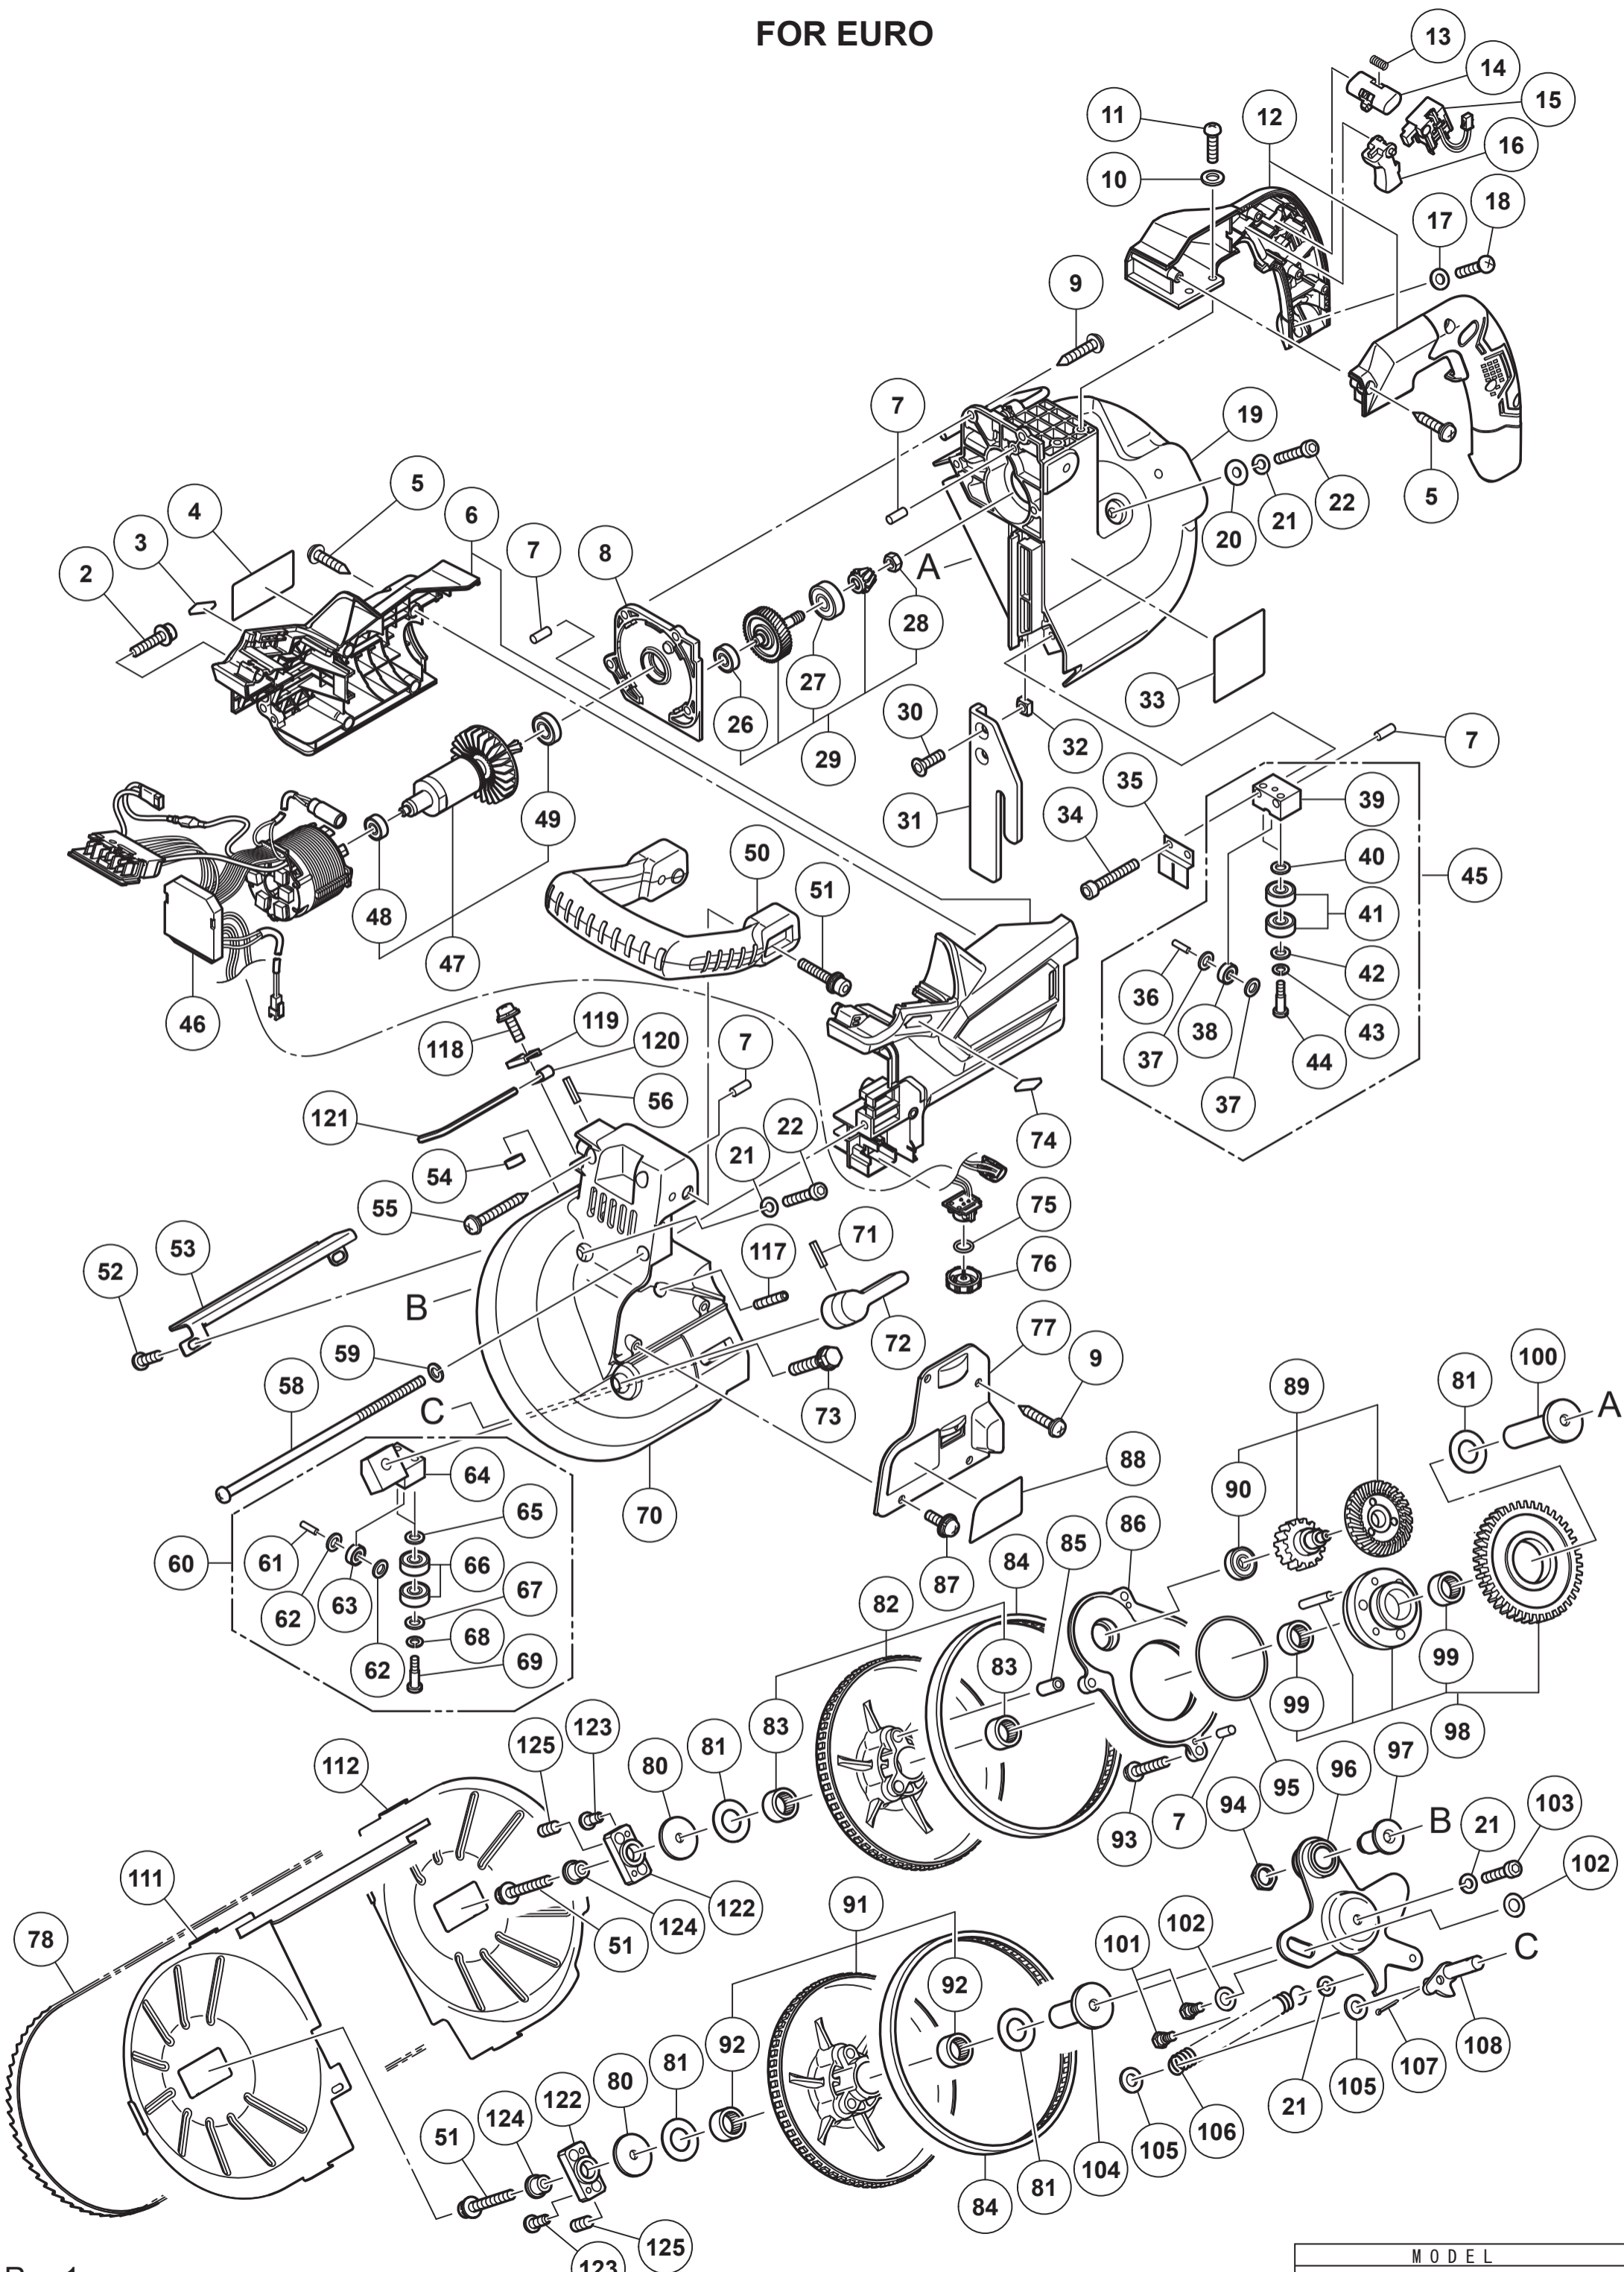

FOR EURO

HIKOKI

CORDLESS BAND SAW

Item No.	Code No.	Description	No. Used	Remarks
*1	372121M	BATTERY BSL 36B18 (USA,CAN)	1	INCLUD.502
1		BATTERY BSL 36A18 (TPE)	1	
				INCLUD.502
2	316107	HEX. SOCKET HD. BOLT (W/WASHERS) M5X20	2	
3	373914	MV LABEL (B)	1	
4		NAME PLATE	1	
5	301653	TAPPING SCREW (W/FLANGE) D4X20 (BLACK)	9	
*6	376236M	HOUSING (A).(B) SET	1	FOR USA,CAN
*6	376235	HOUSING (A).(B) SET	1	FOR TPE
*6	378930	HOUSING (A).(B) SET	1	FOR EUROPE,CHN
7	949891	PIN D4X10 (10 PCS.)	6	
8	376237	INNER COVER (A)	1	
9	305558	TAPPING SCREW (W/FLANGE) D5X25 (BLACK)	3	
10	949431	BOLT WASHER M5 (10 PCS.)	2	
11	949239	MACHINE SCREW M5X16 (10 PCS.)	2	
12	376239	HANDLE (A).(B) SET	1	
13	374781	SPRING	1	
14	374780	KNOB	1	
15	371907	SWITCH	1	
16	338899	TRIGGER	1	
17	949432	BOLT WASHER M6 (10 PCS.)	1	
18	949256	MACHINE SCREW M6X16 (10 PCS.)	1	
*19	376243	PULLEY GUARD (A)	1	FOR USA,CAN,CHN
*19	376242	PULLEY GUARD (A)	1	FOR TPE,EUROPE
20	322677	WASHER (H)	1	
21	949455	SPRING WASHER M6 (10 PCS.)	6	FOR USA,CAN,TPE,CHN
*21	949455	SPRING WASHER M6 (10 PCS.)	4	FOR EUROPE
22	949660	HEX. SOCKET HD. BOLT M6X20 (10 PCS.)	4	FOR USA,CAN,TPE,CHN
*22	949660	HEX. SOCKET HD. BOLT M6X20 (10 PCS.)	2	FOR EUROPE
23	376260	BUMPER (A)	1	FOR USA,CAN,CHN
24	376492	BUMPER PLATE	4	FOR USA,CAN,CHN
25	304043	MACHINE SCREW (W/WASHERS) M4X10 (BLACK)	4	FOR USA,CAN,CHN
26	607VVC	BALL BEARING 607VV	1	
27	629VVM	BALL BEARING 629VV	1	
28	301941	SPECIAL NUT M7	1	
29	376238	SECOND PINION ASS'Y	1	INCLUD.26-28
30	968771	HEX. SOCKET FLAT HD. SCREW M6X16	2	
31	319165	GUIDE PLATE	1	
32	319166	SQUARE NUT M6	2	
*33	376264	SELECTION TABLE	1	FOR USA,CAN,EUROPE,CHN
*33	376263	SELECTION TABLE	1	FOR TPE
34	949664	HEX. SOCKET HD. BOLT M5X30 (10 PCS.)	2	
35	376491	DUSTER PLATE	1	
36	322680	BEARING PIN	1	
37	949429	BOLT WASHER M4 (10 PCS.)	2	
38	323043	ROLLER 604VV	1	
39	376250	BEARING HOLDER	1	
40	949431	BOLT WASHER M5 (10 PCS.)	2	
41	606ZZM	BALL BEARING 606VV	4	
42	949432	BOLT WASHER M6 (10 PCS.)	2	
43	949455	SPRING WASHER M6 (10 PCS.)	2	
44	322681	BEARING PIN (B)	2	
45	376249	BEARING HOLDER ASS'Y	1	INCLUD.36-44

* ALTERNATIVE PARTS