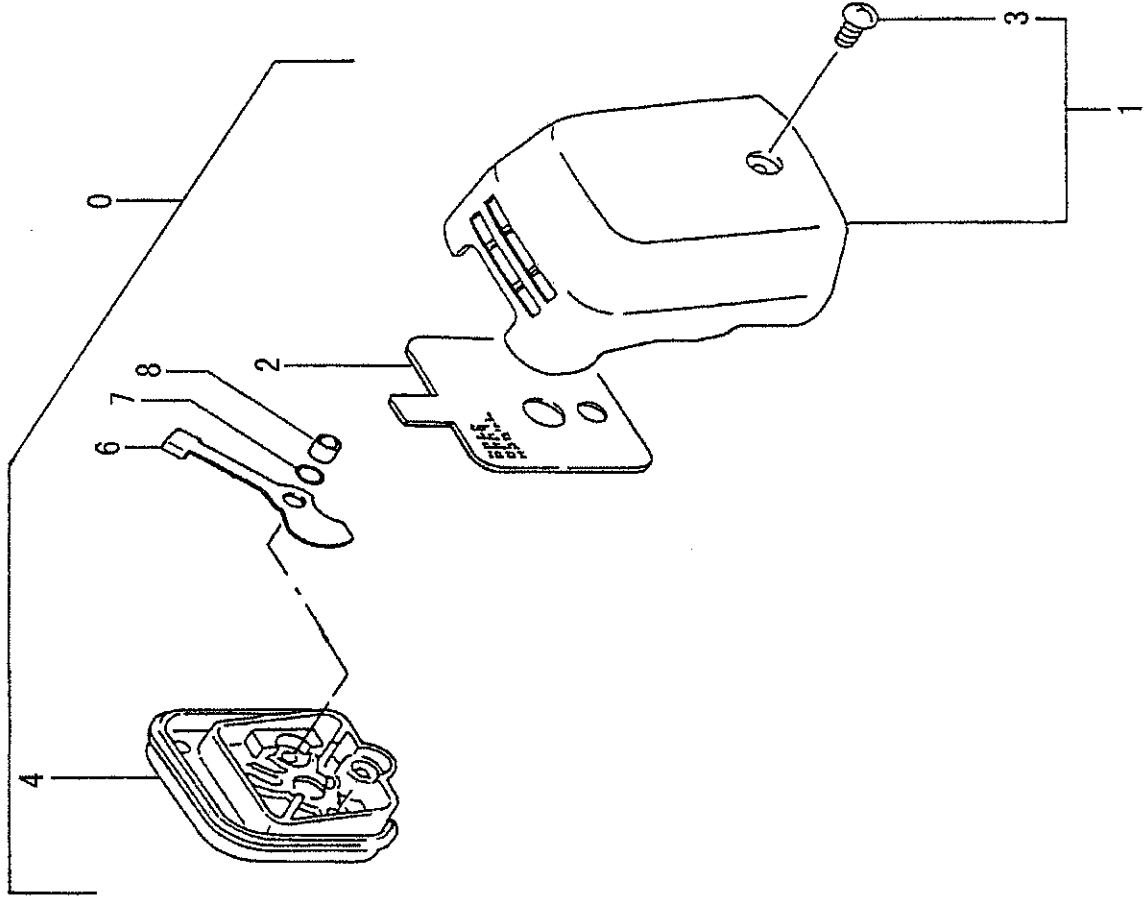

B43-06

CG22EJ(L) AIR CLEANER

REF. NUMBER	PARTS NUMBER	DESCRIPTION	Q'TY	SERIAL NUMBER
000	669-004	CLEANER ASSY	1	
001	669-039	CLEANER COVER SET	1	
002	668-465	AIR CLEANER ELEMENT	1	
003	668-973	SPECIAL SCREW	1	
004	668-465	CLEANER BODY COMP.	1	
006	669-609	CHOKE VALVE COMP.	1	
007	668-465	WAVE WASHER 8	1	
008	668-465	COLLAR 8	1