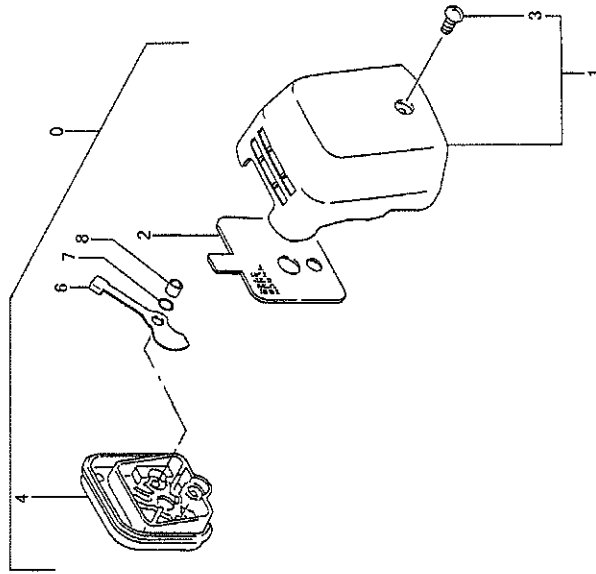

B51-06

CG22EJ(SLN) AIR CLEANER

REF. NUMBER	PARTS NUMBER	DESCRIPTION	Q'TY	SERIAL NUMBER
000	669-004	CLEANER ASSY	1	
001	669-039	CLEANER COVER SET	1	
002	668-465	AIR CLEANER ELEMENT	1	
003	668-973	SPECIAL SCREW	1	
004	668-465	CLEANER BODY COMP.	1	
006	669-609	CHOKE VALVE COMP.	1	
007	668-465	WAVE WASHER 8	1	
008	668-465	COLLAR 8	1