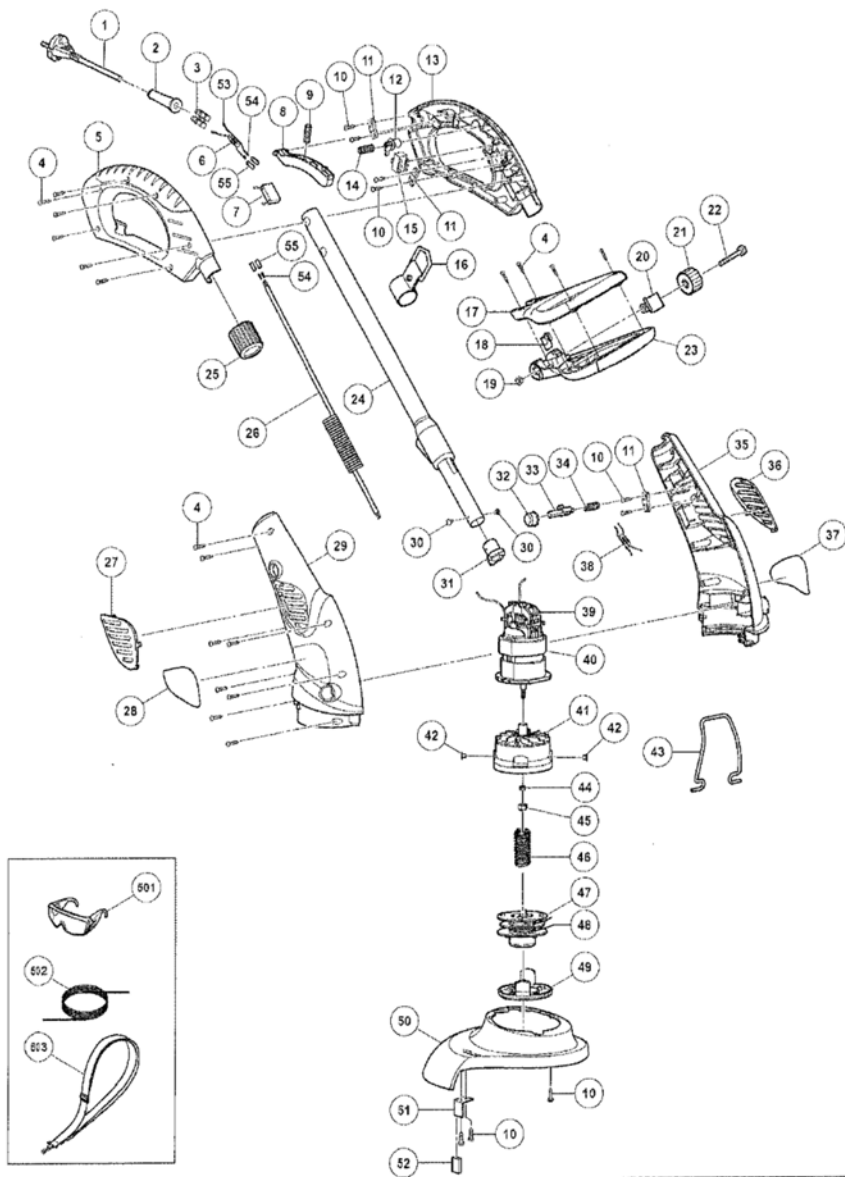

CG 25 SC / CG 30 SC Rasentrimmer

CG25SC Drawing

Rev.1

品名	尺定	国産
CG25SC	%	TU02124