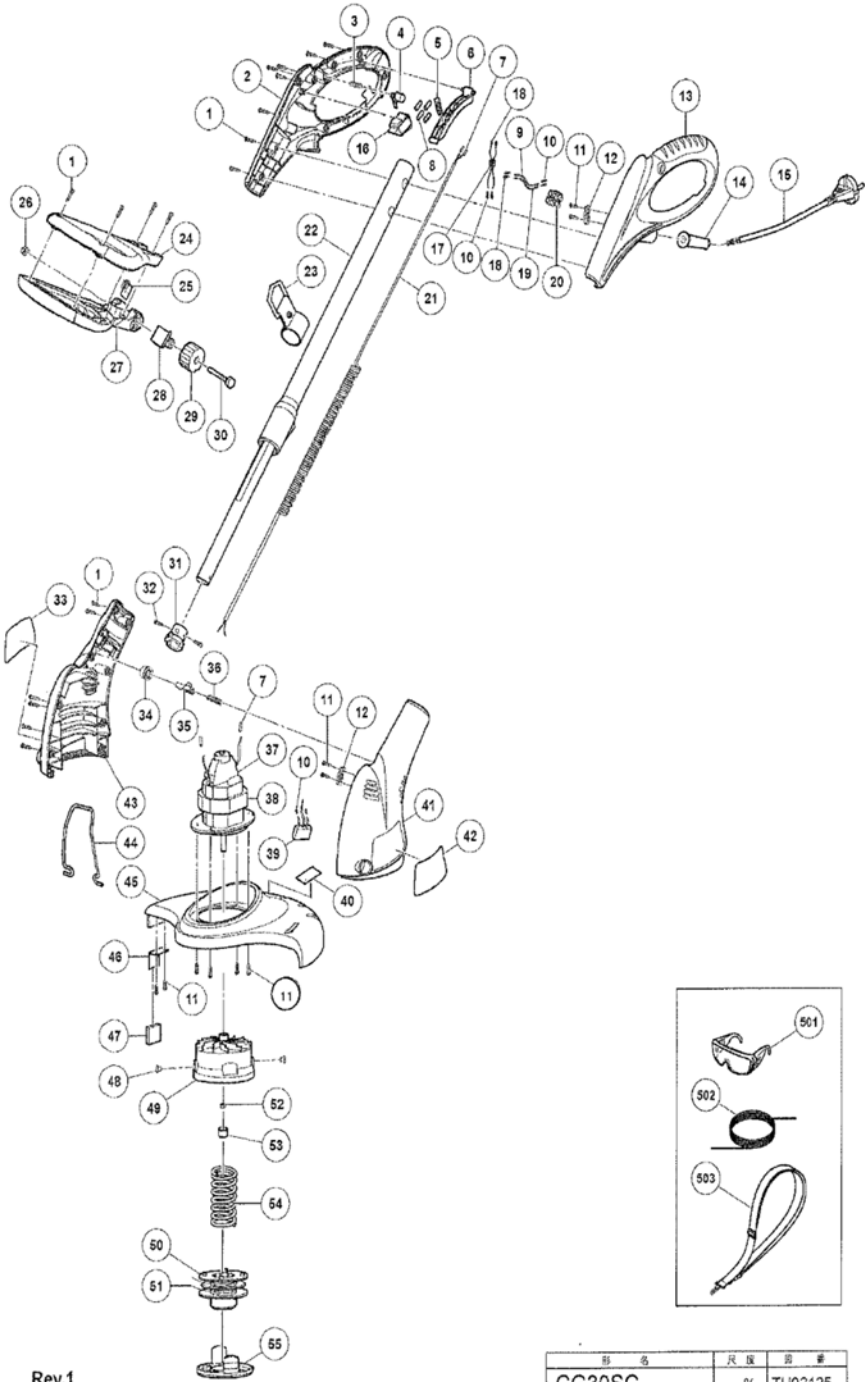

Rev.1

部名	尺数	数量
CG30SC	%	TU02125