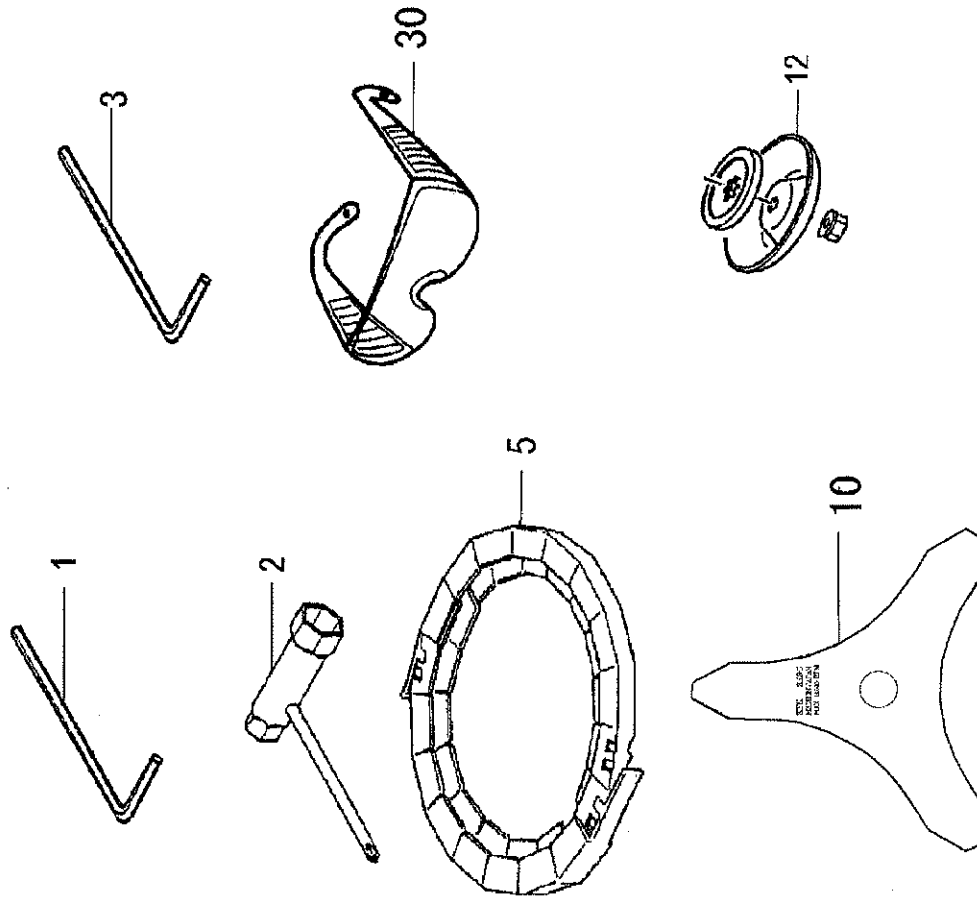

B37-09 CG33E TOOLS

REF. NUMBER	PARTS NUMBER	DESCRIPTION	QTY
001	668-4813	HEX. BAR WRENCH 4MM	1
002	668-4764	BOX WRENCH (HEX. SOCKET 17)	1
003	669-3520	HEX. WRENCH 3	1
005	668-4768	CUTTER COVER	2
010	669-3502	CUTTING BLADE, 3TX255	1
012	668-8995	PROTECTION COVER B	1
030	668-4765	SAFETY GLASSES	1