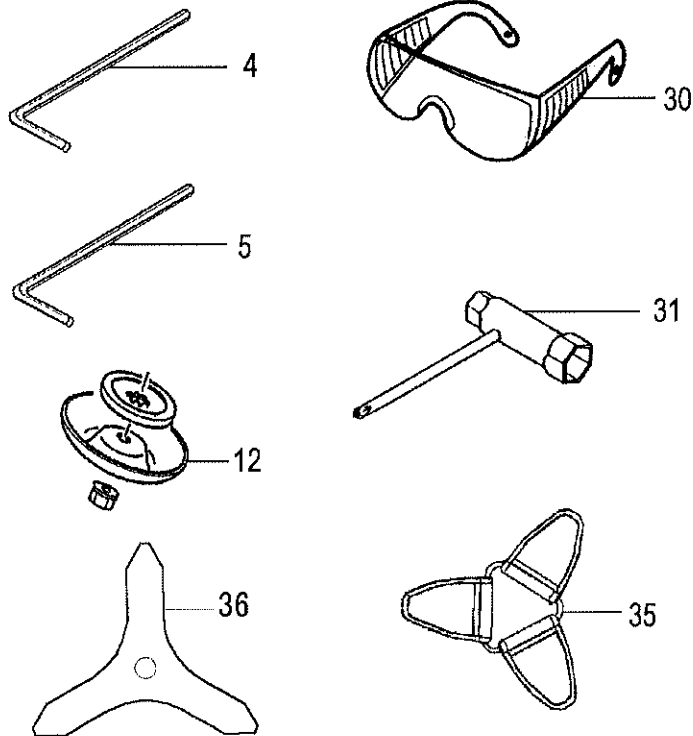

B35-11 TOOLS/OPTION PARTS

REF. NUMBER	PARTS NUMBER	DESCRIPTION	Q'TY	REMARKS /SERIAL NO.
B35-11 TOOLS/OPTIONAL PARTS				
004	669-3529	HEX. WRENCH 5	1	
005	668-4813	HEX. BAR WRENCH 4MM	1	
012	668-8994	PROTECTION COVER B	1	
030	668-4765	SAFETY GLASSES	1	
031	668-4764	BOX WRENCH (HEX. SOCKET 17/1)	1	
035	669-2016	CUTTER COVER	1	
036	669-3503	CUTTING BLADE 3TX305XT3.0	1