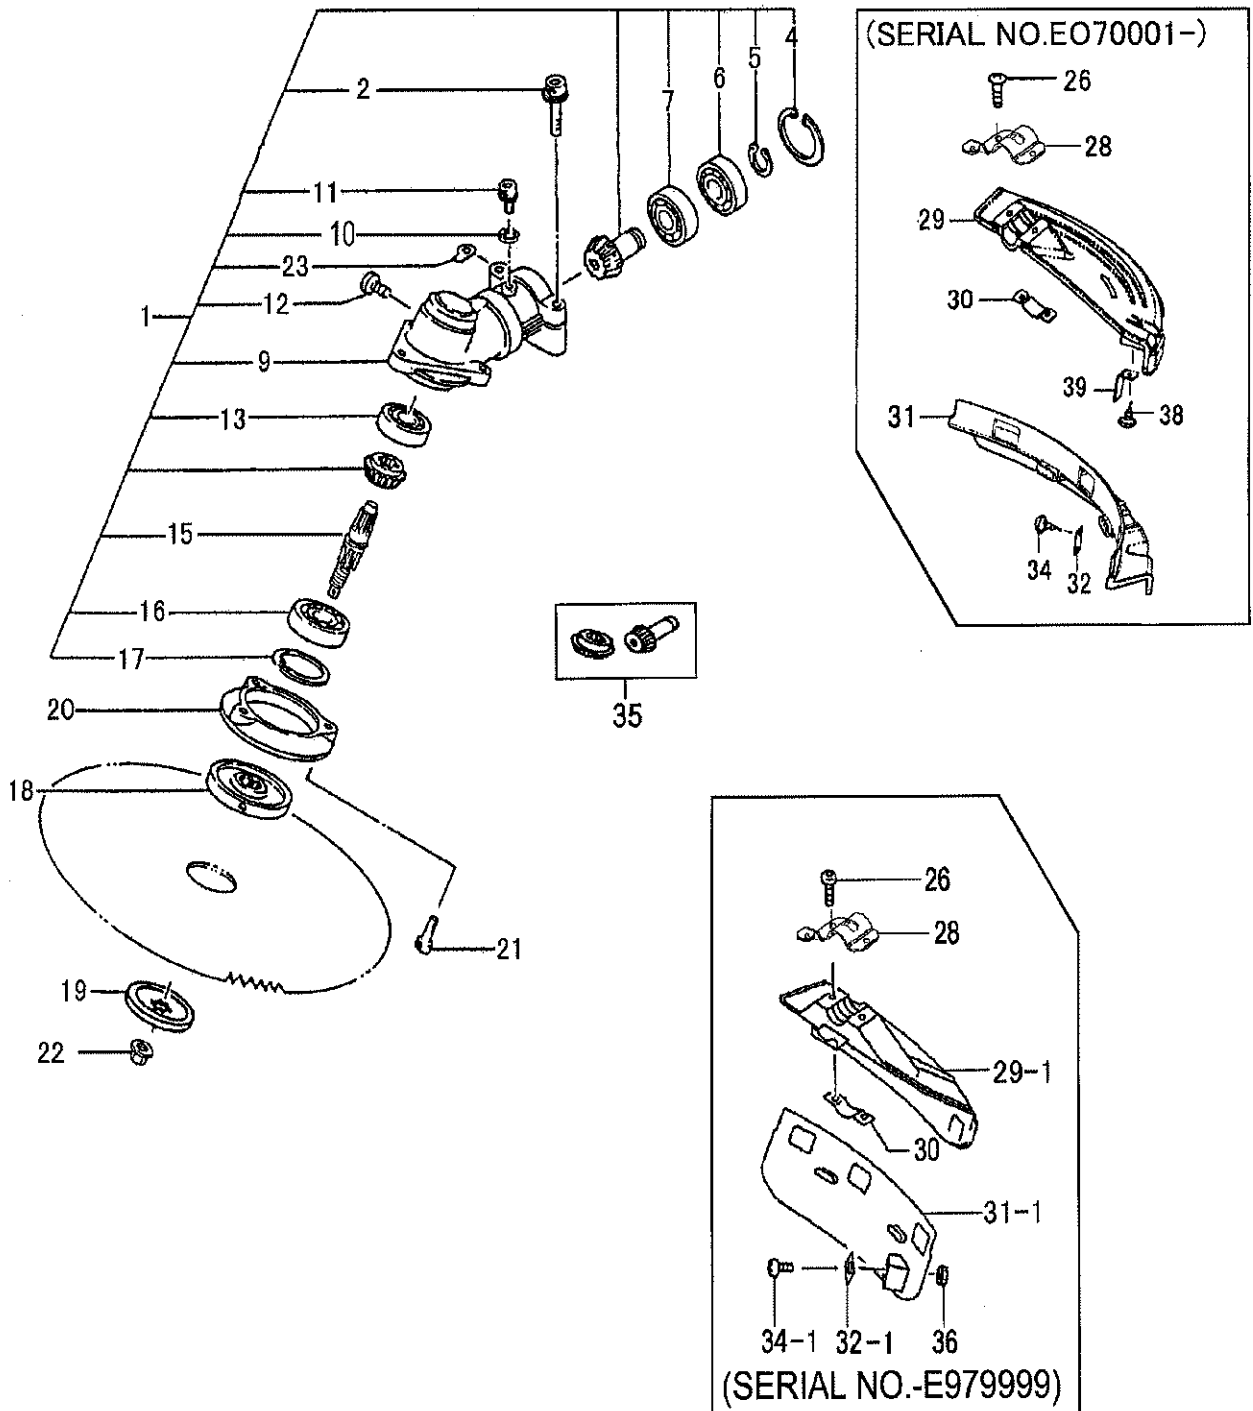

B35-10 GEAR CASE

REF. NUMBER	PARTS NUMBER	DESCRIPTION	Q'TY	REMARKS /SERIAL NO.
B35-10 GEAR CASE				
001	668-8801	GEAR CASE ASS'Y, 30 DIA	1	
002	668-4709	HEX.HOLE BOLT M5X25/S	2	
004	668-4741	STOP RING C-28,INNER	1	
005	668-4664	STOP RING C-12 OUTER	1	
006	669-5532	BALL BEARING #6001Z, 28MM/OD	1	
007	669-5535	BALL BEARING 6001 C3	1	
009	668-8703	GEARCASE, SILVER	1	
010	668-4834	SPRING WASHER 5	1	
011	668-4829	HEX. SOCKET HD. BOLT M5X12	1	
012	669-5437	PLUS HEAD BOLT 8X10	1	
013	669-5524	BALL BEARING #6000, 26MM/OD	1	
015	668-8942	GEAR SHAFT 6X11X14	1	
016	669-5563	BALL BEARING #6203D, 40MM/OD	1	
017	669-5298	STOP RING C-40, INNER	1	
018	668-9022	CUTTER HOLDER	1	
019	668-9052	CUTTER HOLDER CAP,6X11X14	1	
020	668-8982	PROTECTION COVER A COMP.	1	
021	669-5418	SCREW 5X16/WS	3	
022	668-9072	CUTTER FIXING NUT,L/H	1	
023	668-9157	GEAR CASE WASHER	2	
026	668-4714	HEX.HOLE BUTTON SCREW 6X25S	2	
028	669-0312	COVER BRACKET 30	1	
029,1	669-0230	BLADE GUARD 30 CE	1	- E979999
029	669-0264	BLADE GUARD 30 CE	1	EO70001 -
030	668-4748	SAFETY COVER HOLDER	1	
031,1	669-0372	COVER GUARD	1	- E979999
031	669-0372	COVER GUARD	1	EO70001 -
032,1	669-3386	KNIFE	1	- E979999
032	668-4750	KNIFE	1	EO70001 -
034,1	669-5334	SCREW 5X12/S	1	- E979999
034	668-4751	TAPPING SCREW 4X14	1	EO70001 -
035	668-8866	GEAR-PINION SET, SPARE	1	
036	668-4965	NUT M5	1	- E097999
038	668-4753	TAPPING SCREW 5X20	1	EO70001 -
039	668-4754	KNIFE	1	EO70001 -