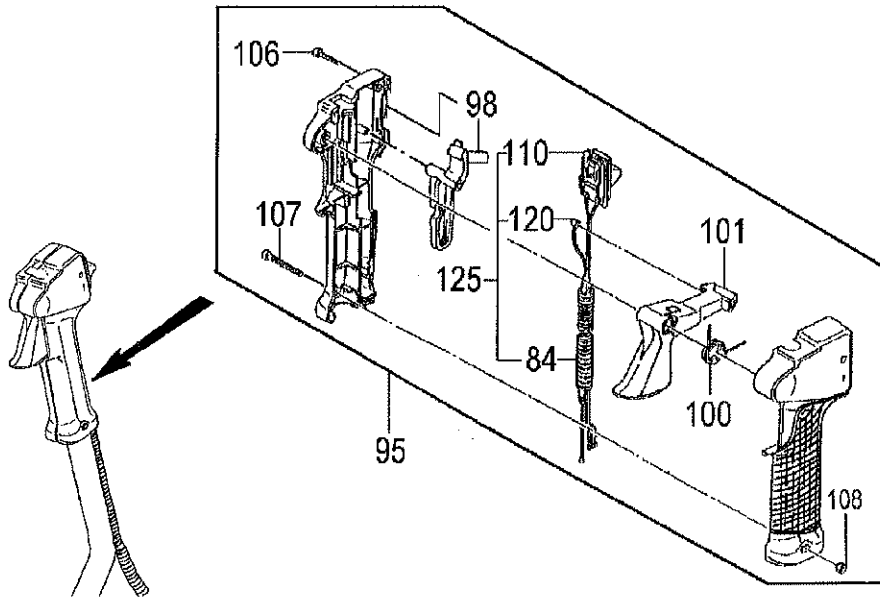

B35-09 THROTTLE LEVER

REF. NUMBER	PARTS NUMBER	DESCRIPTION	Q'TY	REMARKS /SERIAL NO.
B35-09 THROTTLE LEVER				
084	668-7547	PROTECTION TUBE, 930L	1	
095	669-3762	THROTTLE LEVER ASS'Y 22	1	
098	668-4721	SAFETY LEVER	1	
100	668-4722	RETURN SPRING	1	
101	668-4723	THROTTLE LEVER	1	
106	668-4725	SCREW M4X20 (BLACK)	2	
107	668-4726	SCREW 5X30 (BLACK)	1	
108	668-4727	CONICAL NUT 5	1	
110	668-7458	STOP SWITCH COMP.	1	
120	669-4021	THROTTLE WIRE, 4T	1	
125	669-3975	THROTTLE WIRE COMP.	1