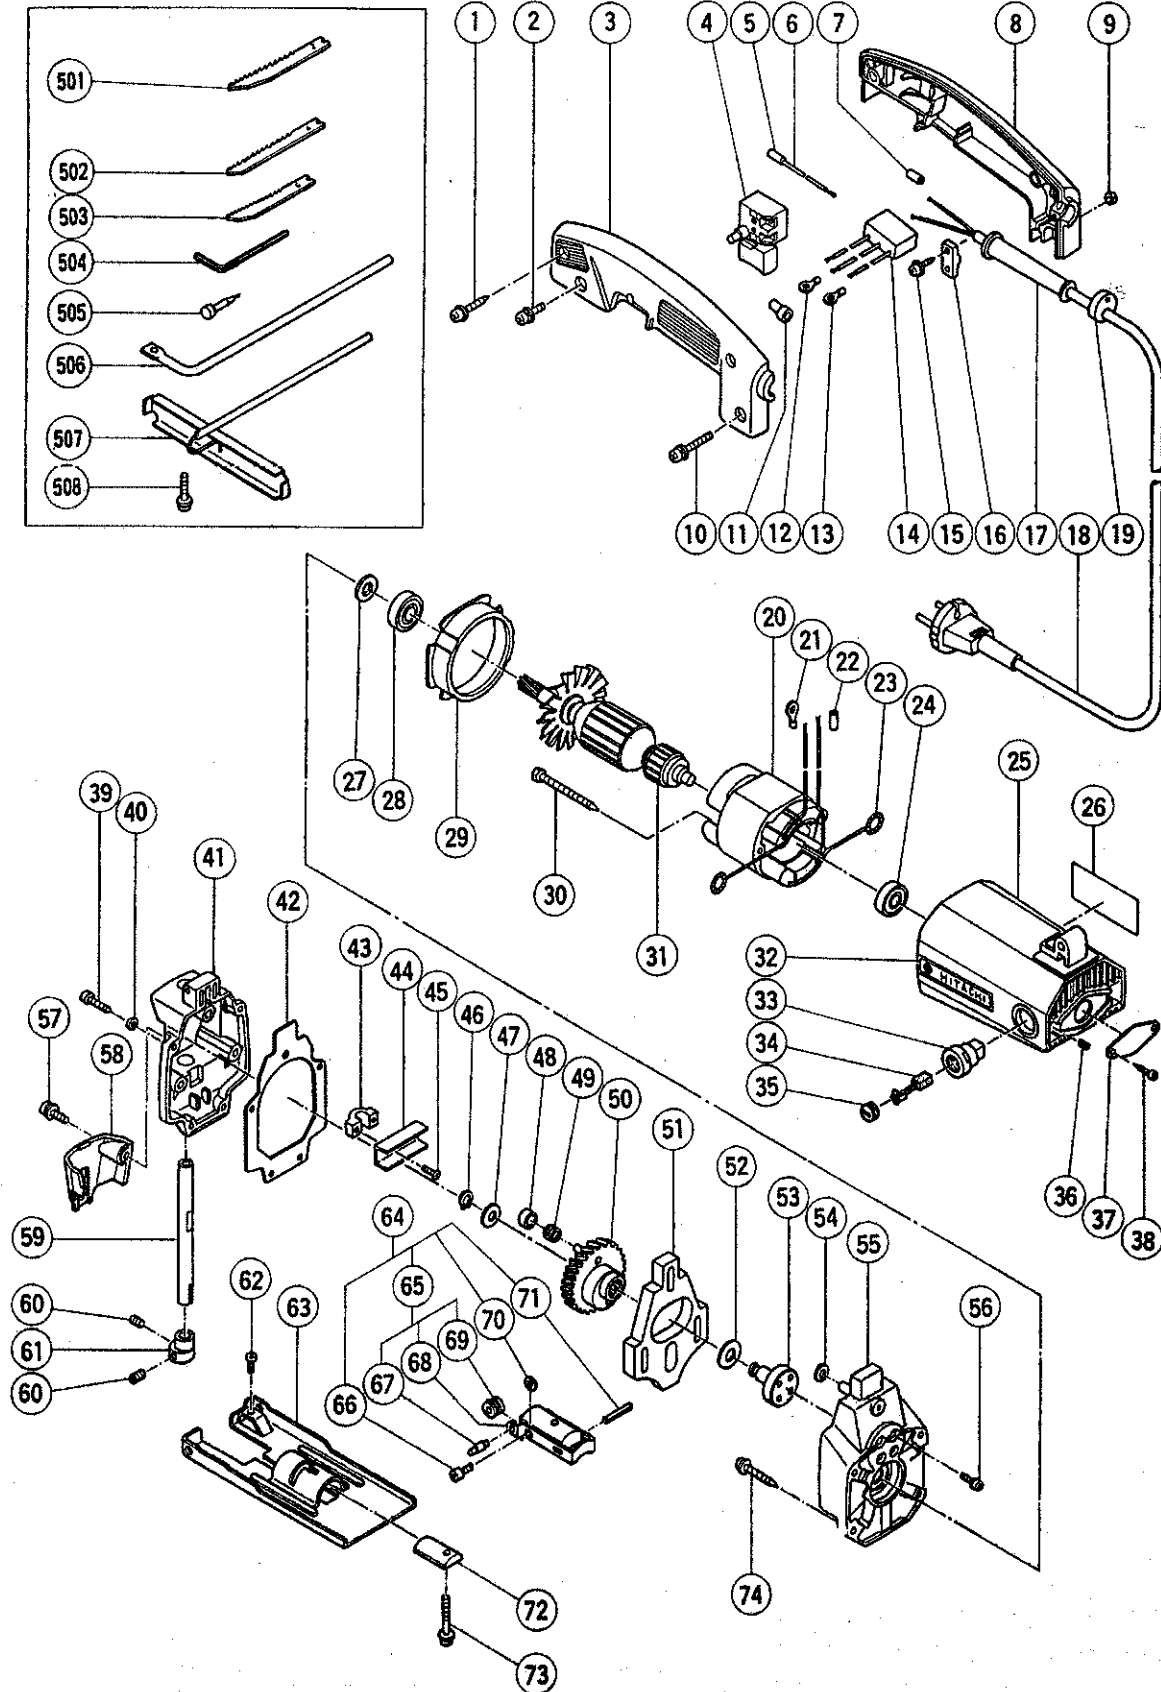

## PARTS

CJ60(E1)

Item No.	Code No.	Part Name	Q'ty	Remarks
1	982095	Tapping Screw D4 x 20	2	W/Washer
2	998461	Machine Screw M5 x 16	2	W/Spring Lock Washer, Washer
3	958260	Handle (B)	1	
4	—	Switch	1	See alternative parts
5	—	Tube (D)	2	See alternative parts
6	—	Internal Wire	2	See alternative parts
7	—	Tube (D)	2	See alternative parts
8	958259	Handle (A)	1	
9	949555	Nut M5	1	(10 pcs.)
10	998482	Machine Screw M5 x 30	1	W/Spring Lock Washer, Washer
11	—	Connector	1	See alternative parts
12	—	Terminal	1	See alternative parts
13	—	Terminal	1	See alternative parts
14	—	Noise Suppressor	1	See alternative parts
15	984750	Tapping Screw D4 x 16	2	W/Flange
16	937631	Cord Clip	1	
17	—	Cord Armor	1	See alternative parts
18	—	Cord	1	See alternative parts
19	940928	Wrench Holder	1	
20	—	Stator Ass'y	1	See alternative parts
21	—	Terminal	1	See alternative parts
22	—	Tube (D)	2	See alternative parts
23	930630	Brush Terminal	2	
24	939291	Ball Bearing (608VVC2 PS-2)	1	
25	958291	Housing Ass'y	1	includ. 29, 30, 33, 35, 36
26	—	Name Plate	1	
27	958246	Felt Packing	1	
28	939470	Ball Bearing (6000VVCM)	1	
29	958276	Fan Guide	1	
30	961672	Hexagon Hd. Tapping Screw D4 x 50	2	
31	—	Armature	1	See alternative parts
32	957561	HITACHI Label	1	
33	937846	Brush Holder	2	
34	999021	Carbon Brush	2	(2 pcs.)
35	937847	Brush Cap	2	
36	963383	Hexagon Socket Hd. Set Screw M4 x 8	2	
37	958258	Tail Cover	1	
38	954017	Tapping Screw D4 x 12	2	
39	949219	Machine Screw M4 x 16	4	
40	949453	Spring Lock Washer	4	for M4
41	958253	Upper Cover	1	
42	958252	Packing	1	
43	958255	Connector Holder	1	
44	940085	Connector	1	
45	958189	Flat Hd. Screw M4 x 12	2	(made of stainless steel)
46	940079	C-Type Retaining Ring	1	for D8 Shaft
47	940080	Washer (C)	1	
48	940916	Connecting Piece	1	
49	940917	Needle Roller (KG/8)	1	
50	958250	Gear	1	
51	958251	Balance Weight	1	
52	957540	Washer (A)	1	
53	958249	Spindle	1	