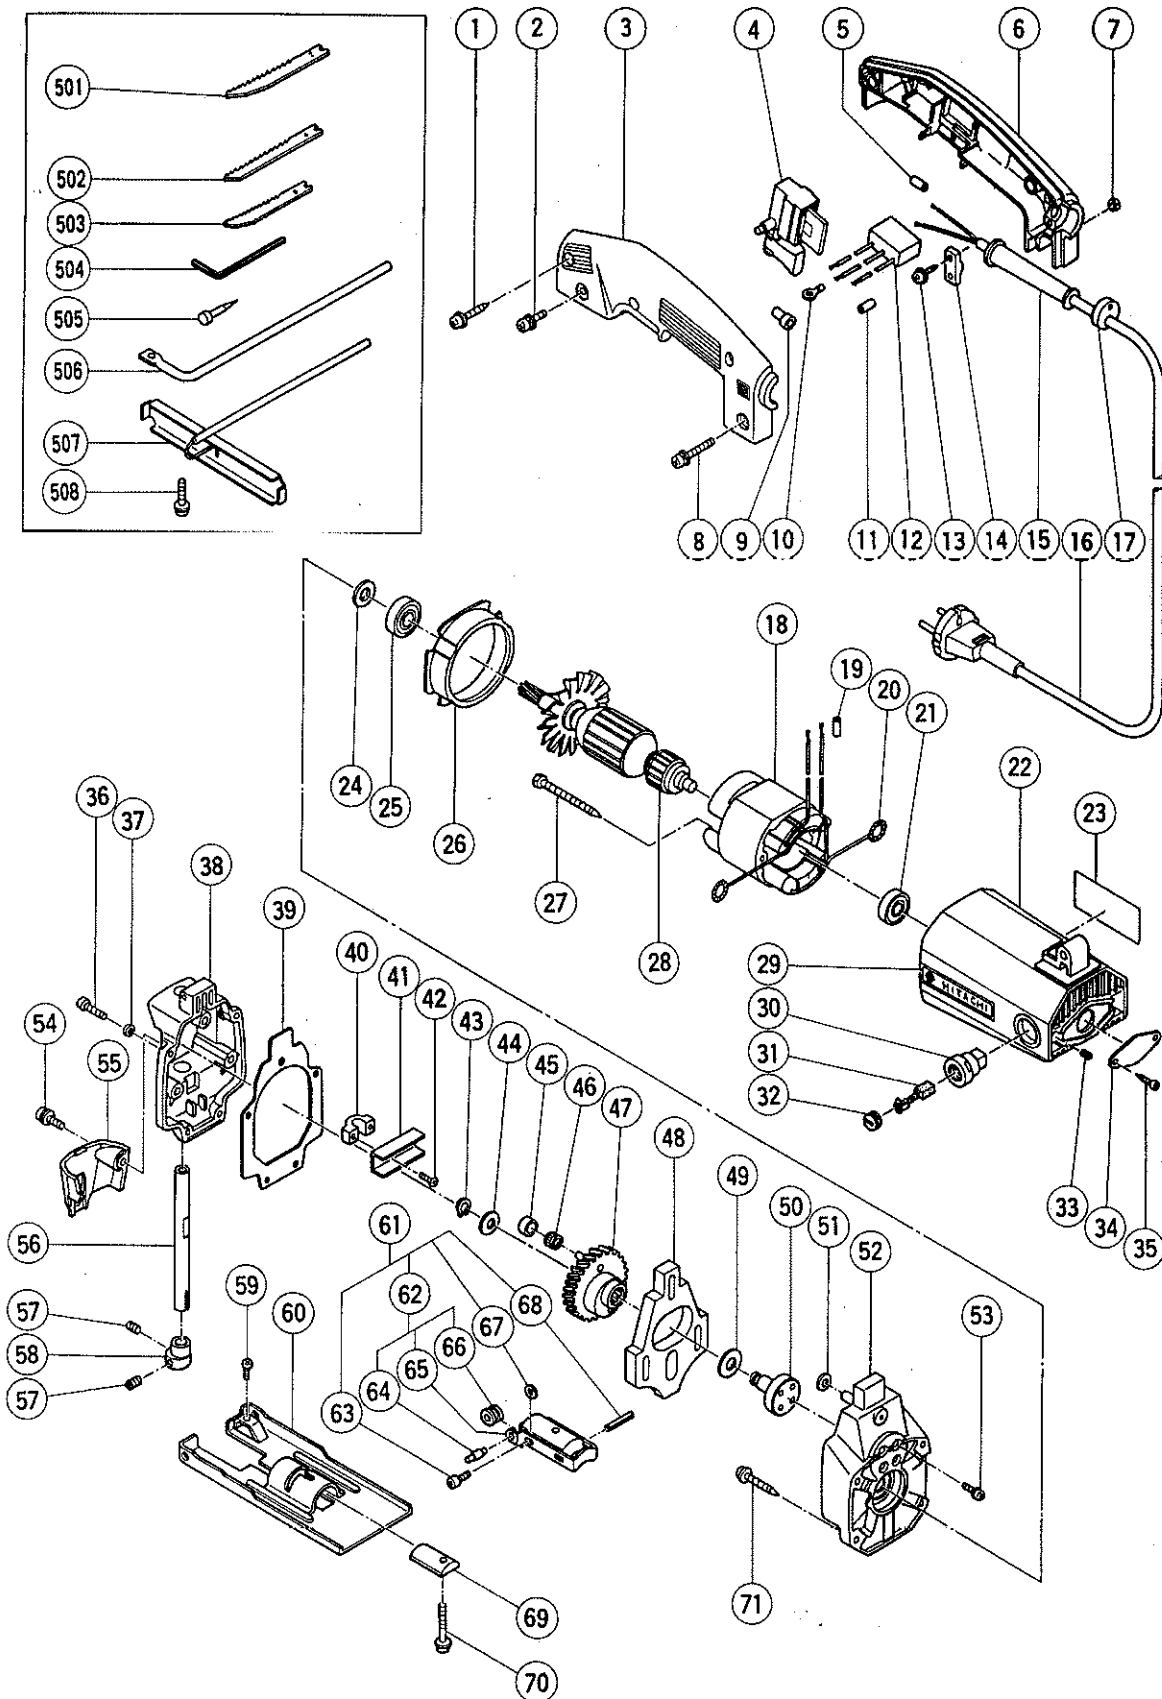

ELECTRIC TOOL PARTS LIST

JIG SAW

1988-6-10

Model CJ60V

CJ60V(E1)

PARTS

CJ60V(E1)

Item No.	Code No.	Part Name	Q'ty	Remarks
1	982095	Tapping Screw D4 x 20	2	W/Washer
2	998461	Machine Screw M5 x 16	2	W/Spring Lock Washer, Washer
3	—	Handle (B)	1	See alternative parts
4	—	Speed Control Switch	1	See alternative parts
5	—	Tube (D)	2	See alternative parts
6	—	Handle (A)	1	See alternative parts
7	949555	Nut M5	1	(10 pcs.)
8	998482	Machine Screw M5 x 30	1	W/Spring Lock Washer, Washer
9	—	Connector	3~4	See alternative parts
10	—	Terminal	1	See alternative parts
11	—	Tube (D)	2	See alternative parts
12	—	Noise Suppressor	1	See alternative parts
13	984750	Tapping Screw D4 x 16	2	W/Flange
14	937631	Cord Clip	1	
15	—	Cord Armor	1	See alternative parts
16	—	Cord	1	See alternative parts
17	940928	Wrench Holder	1	
18	—	Stator Ass'y	1	See alternative parts
19	—	Tube (D)	2	See alternative parts
20	930630	Brush Terminal	2	
21	939291	Ball Bearing (608VVC2)	1	
22	958291	Housing Ass'y	1	includ. 26, 27, 30, 32, 33
23	—	Name Plate	1	
24	958246	Felt Packing	1	
25	—	Ball Bearing (6000VVCM)	1	
26	958276	Fan Guide	1	
27	961672	Hexagon Hd. Tapping Screw D4 x 50	2	
28	—	Armature	1	See alternative parts
29	957561	HITACHI Label	1	
30	937846	Brush Holder	2	
31	999021	Carbon Brush	2	(2 pcs.)
32	937847	Brush Cap	2	
33	963383	Hexagon Socket Hd. Set Screw M4 x 8	2	
34	958258	Tail Cover	1	
35	954017	Tapping Screw D4 x 12	2	
36	949219	Machine Screw M4 x 16	4	(10 pcs.)
37	949453	Spring Lock Washer	4	for M4 (10 pcs.)
38	958253	Upper Cover	1	
39	958252	Packing	1	
40	958255	Connector Holder	1	
41	940085	Connector	1	
42	958189	Flat Hd. Screw M4 x 12	2	(made of stainless steel)
43	940079	C-Type Retaining Ring	1	for D8 Shaft
44	940080	Washer (C)	1	
45	940916	Connecting Piece	1	
46	940917	Needle Roller (K6/8)	1	
47	958250	Gear	1	
48	958251	Balance Weight	1	
49	957540	Washer (A)	1	
50	958249	Spindle	1	
51	957585	Washer	3	
52	958248	Gear Cover	1	
53	991207	Machine Screw M4 x 8	4	(Seal Lock Screw) W/Spring Lock Washer