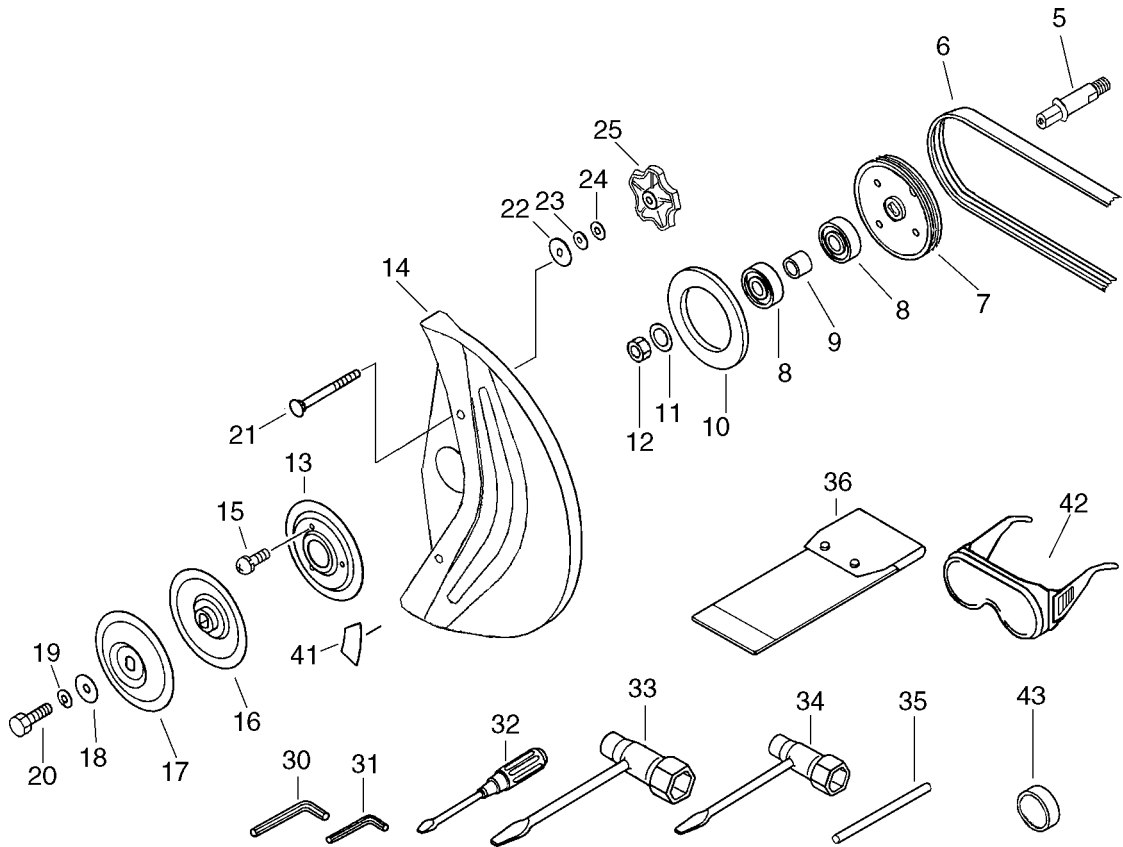

KEY	LV	PART NUMBER	Q'TY	DESCRIPTION	REMARKS
5		C364-000022	1	SHAFT,CUTTER	
6		V196-000090	1	BELT	
7		V176-000031	1	PULLEY	
8		900812-06202	2	BEARING, BALL 6202	
9		606117-21860	1	COLLAR	
10		689024-05260	1	PLATE, CUSHION	
11		900602-00010	1	WASHER 10(10.5*21*2)	
12		900501-00010	1	NUT 10*1.25	
13		C371-000000	1	PLATE,CUTTER COVER	
14		C370-000020	1	COVER,CUTTER	
15		900241-04010	3	SCREW 4*10	
16		611014-07062	1	FLANGE, CUTTER	
17		611015-07062	1	FLANGE, CUTTER	
18		611019-05260	1	WASHER	
19		900605-00010	1	WASHER, SPRING 10	
20		V206-000160	1	BOLT,10	
21		V205-000300	1	BOLT,8	
22		V306-000110	1	WASHER,CIRCULAR 8	
23		900600-00008	1	WASHER 8	
24		900605-00008	1	WASHER, SPRING 8	
25		V299-000210	1	KNOB,FASTENER	
30		895610-00130	1	L-WRENCH (4MM)	
31		895612-03430	1	L-WRENCH (3MM)	
32		895811-00130	1	DRIVER, SCREW 125