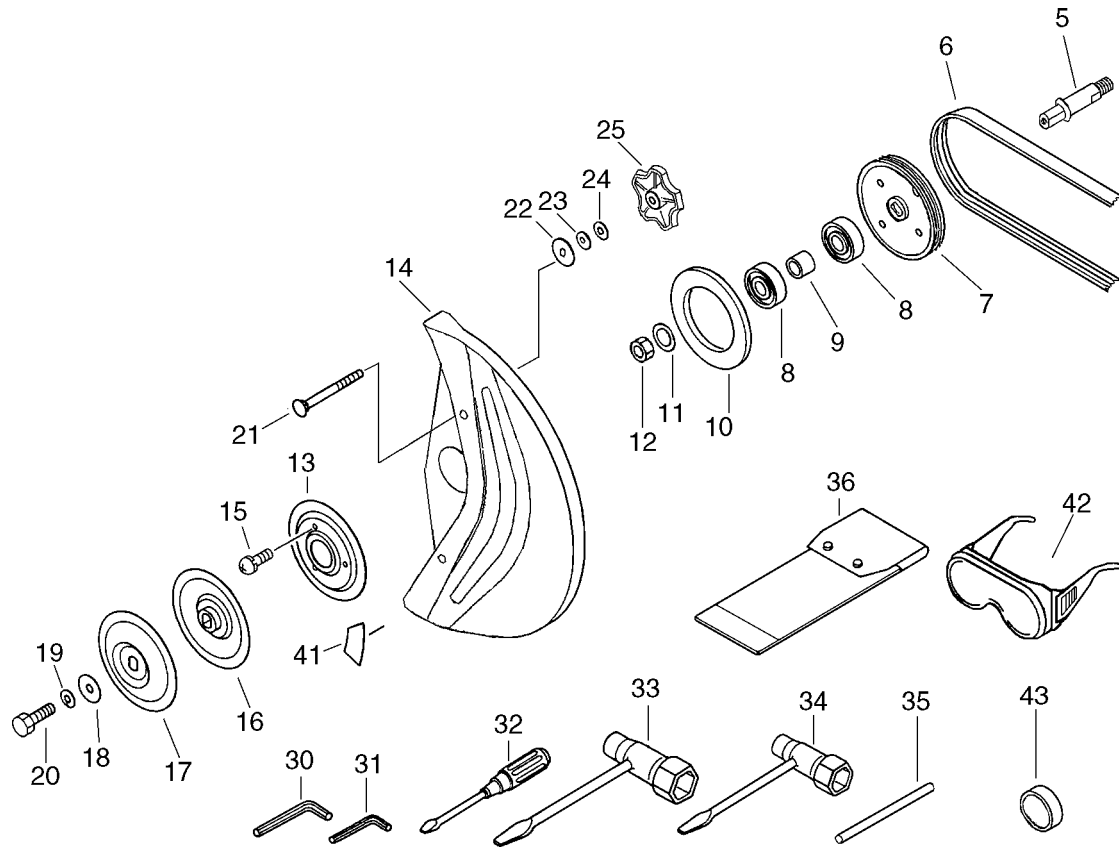

KEY	LV	PART NUMBER	Q'TY	DESCRIPTION	REMARKS
33		895410-10630	1	WRENCH, W/S. DRIVER	
34		895410-00430	1	WRENCH, W/S. DRIVER	
35		897518-01131	1	LOCKING TOOL	
36		898510-39130	1	BAG, TOOL	
41		X505-001331	1	LABEL, CAUTION	
42		P021-002861	1	GOGGLES	
43		611022-09160	1	COLLAR 20*22*4.5