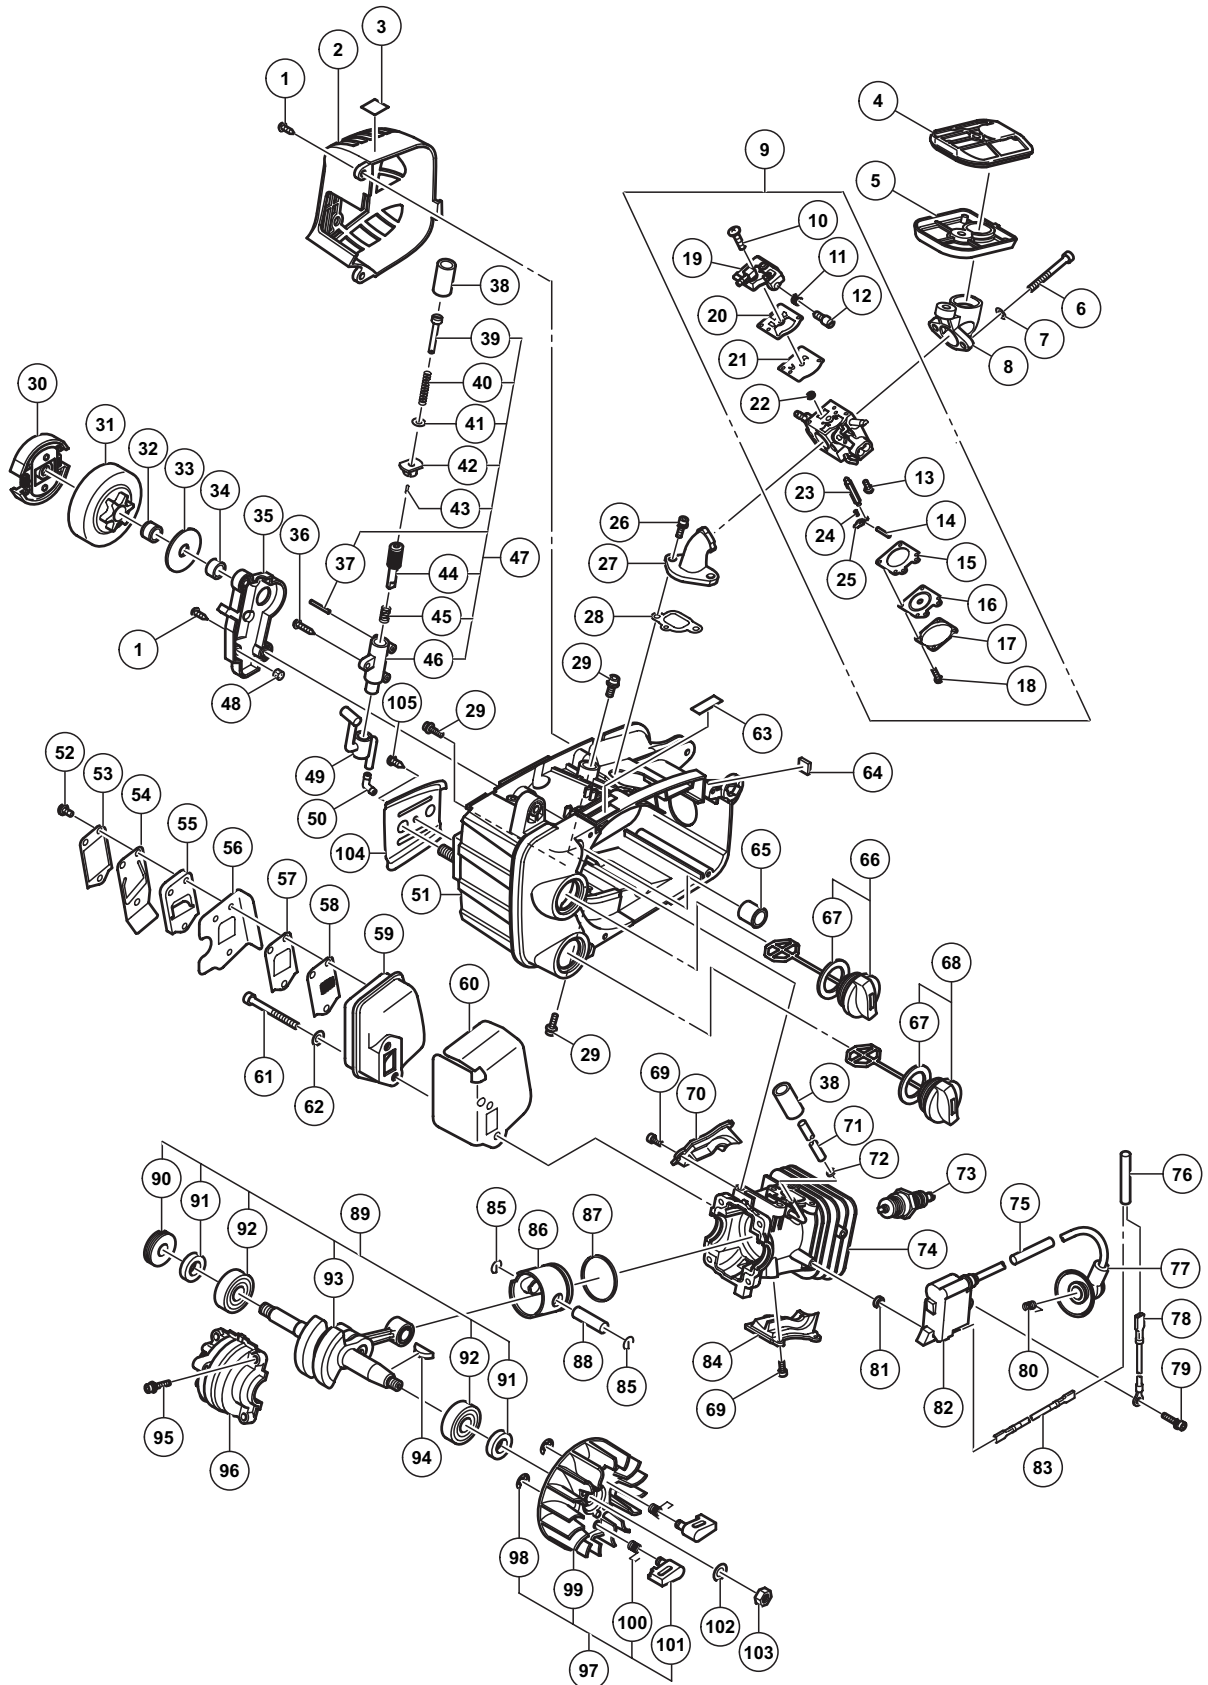

ENGINE TOOL PARTS LIST

ENGINE CHAIN SAW Model CS 33ED

2014-3-17
(E1)

PARTS

CS 33ED

ITEM NO.	CODE NO.	DESCRIPTION	NO. USED	REMARKS
1	305812	TAPPING SCREW (W/FLANGE) D4 X 16 (BLACK)	4	
2	6696821	MUFFLER COVER	1	
3	6698864	CAUTION LABEL (HOT)	2	
4	6699969	CLEANER ELEMENT (B)	1	
5	6699968	CLEANER ELEMENT (A)	1	
6	949824	HEX. SOCKET HD. BOLT M5 X 45 (10 PCS.)	2	
7	6685408	WASHER 5	2	
8	6699966	CLEANER SUPPORT	1	
9	6699976	CARBURETOR ASS'Y	1	INCLUD.10-25
10	6685210	SCREW	1	
11	6685297	IDLE ADJUST SPRING	1	
12	6685298	IDLE ADJUST SCREW	1	
13	6685218	HINGE PIN SET SCREW	1	
14	6685219	HINGE PIN	1	
15	6685220	DIAPHRAGM PACKING-METERING	1	
16	6684690	METERING DIAPHRAGM	1	
17	6685222	DIAPHRAGM COVER-METERING	1	
18	6685223	SET SCREW	4	
19	6600091	PUMP COVER	1	
20	6685212	PUMP GASKET	1	
21	6685213	PUMP DIAPHRAGM	1	
22	6684700	INLET SCREEN	1	
23	6685215	NEEDLE VALVE	1	
24	6685216	VALVE SPRING	1	
25	6685217	CONTROL LEVER	1	
26	6698792	HEX. SOCKET BOLT M4	2	
27	6699951	INTAKE	1	
28	6699952	INTAKE PACKING	1	
29	6699044	SEAL LOCK HEX. SOCKET BOLT (W/WASHERS) M5	5	
30	6600316	CLUTCH	1	
31	6685144	CLUTCH HOUSING COMP.	1	
32	6685361	NEEDLE BEARING (D)	1	
33	6685414	CLUTCH WASHER	1	
34	6685360	CRANK SHAFT COLLAR	1	
35	6699610	OIL PUMP COVER	1	
36	302086	TAPPING SCREW (W/FLANGE) D4 X 20 (BLACK)	5	
37	6685356	NEEDLE ROLLER 2.5 X 19.8	2	
38	6696793	IDOL SPONGE	2	
39	6699960	OIL PUMP ADJUSTER (ED)	1	
40	6699961	ADJUSTER SPRING	1	
41	323210	BOLT WASHER M4 (BLACK)	1	
42	6699959	ADJUSTER CAP	1	
43	6600046	NEEDLE ROLLER	1	
44	6699957	PUMP GEAR (ED)	1	
45	6699958	PUMP GEAR SPRING (ED)	1	
46	6699119	PUMP CASE	1	
47	6600085	PUMP ASS'Y	1	INCLUD.37,39-46
48	6685371	AIR VENT SPONGE	1	
49	6696811	OIL PIPE	1	
50	6685358	PIPE JOINT	1	