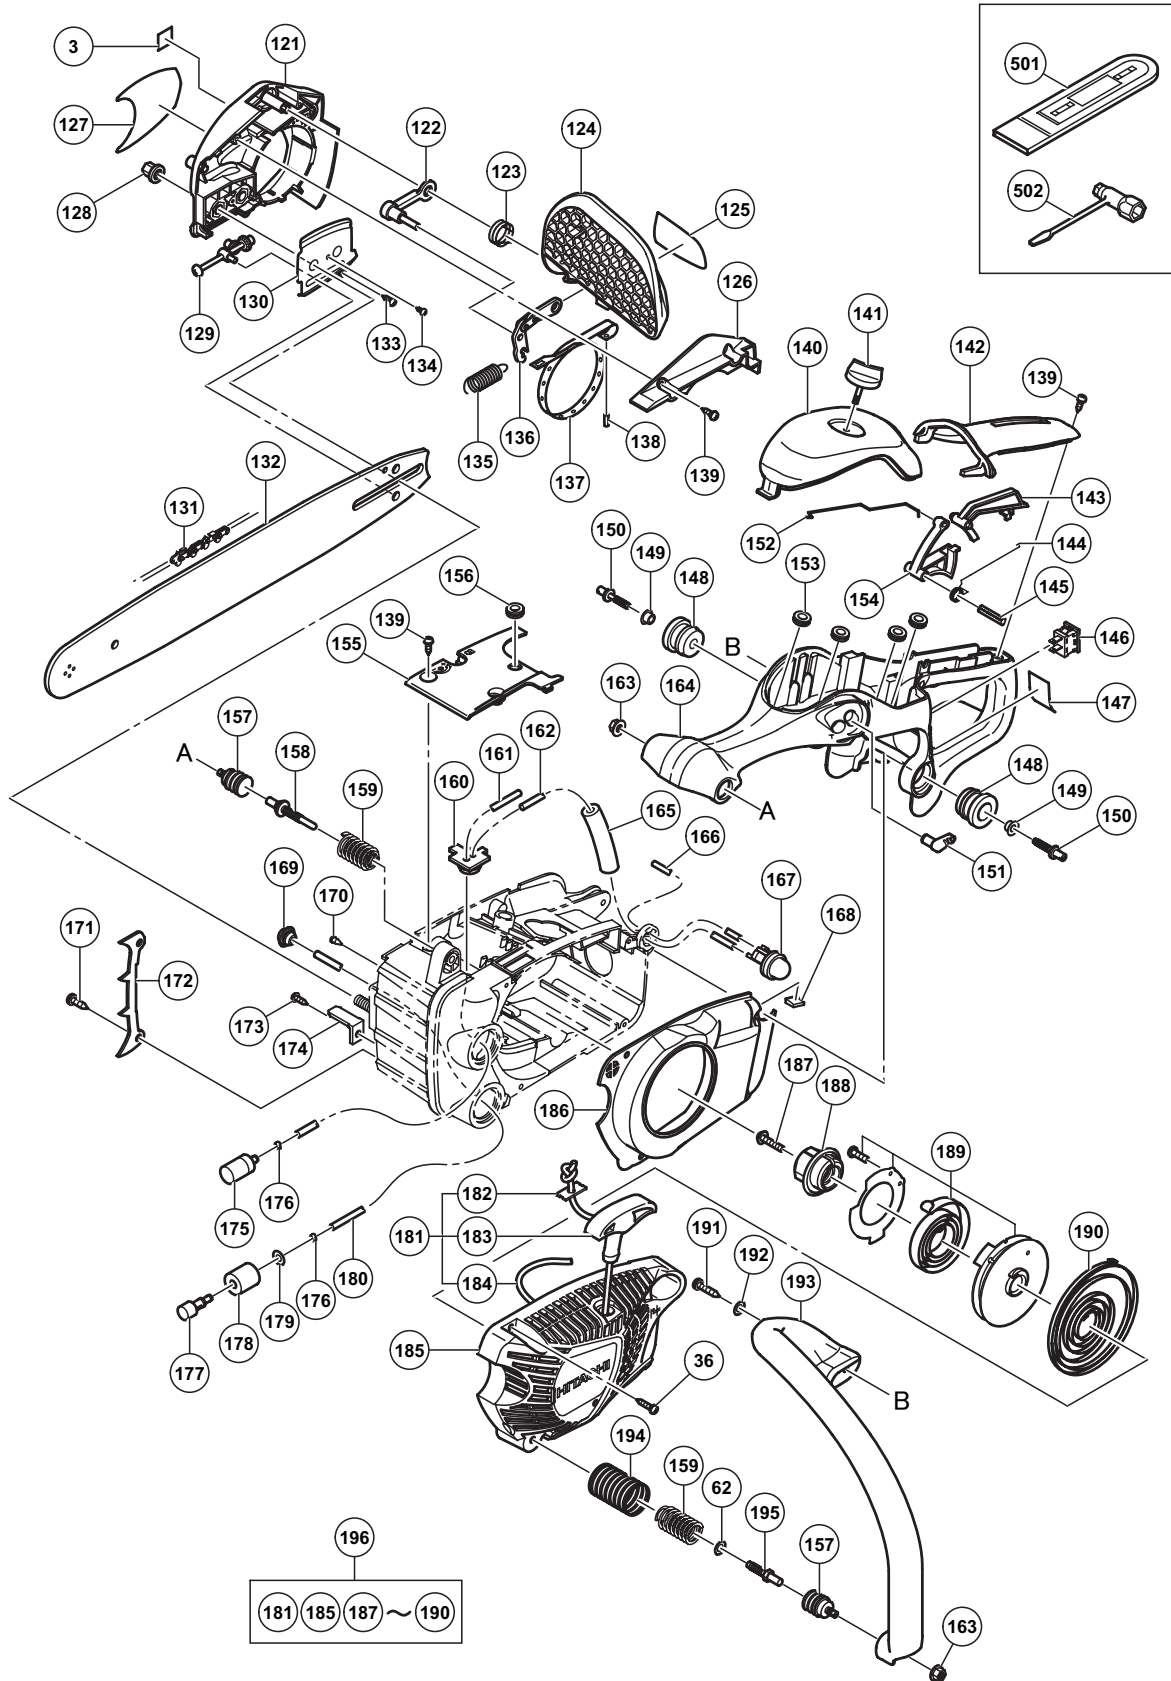

ENGINE TOOL PARTS LIST

ENGINE CHAIN SAW Model CS 33ED

2014-3-17
(E1)

PARTS

CS 33ED

ITEM NO.	CODE NO.	DESCRIPTION	NO. USED	REMARKS
1	305812	TAPPING SCREW (W/FLANGE) D4 X 16 (BLACK)	4	
2	6696821	MUFFLER COVER	1	
3	6698864	CAUTION LABEL (HOT)	2	
4	6699969	CLEANER ELEMENT (B)	1	
5	6699968	CLEANER ELEMENT (A)	1	
6	949824	HEX. SOCKET HD. BOLT M5 X 45 (10 PCS.)	2	
7	6685408	WASHER 5	2	
8	6699966	CLEANER SUPPORT	1	
9	6699976	CARBURETOR ASS'Y	1	INCLUD.10-25
10	6685210	SCREW	1	
11	6685297	IDLE ADJUST SPRING	1	
12	6685298	IDLE ADJUST SCREW	1	
13	6685218	HINGE PIN SET SCREW	1	
14	6685219	HINGE PIN	1	
15	6685220	DIAPHRAGM PACKING-METERING	1	
16	6684690	METERING DIAPHRAGM	1	
17	6685222	DIAPHRAGM COVER-METERING	1	
18	6685223	SET SCREW	4	
19	6600091	PUMP COVER	1	
20	6685212	PUMP GASKET	1	
21	6685213	PUMP DIAPHRAGM	1	
22	6684700	INLET SCREEN	1	
23	6685215	NEEDLE VALVE	1	
24	6685216	VALVE SPRING	1	
25	6685217	CONTROL LEVER	1	
26	6698792	HEX. SOCKET BOLT M4	2	
27	6699951	INTAKE	1	
28	6699952	INTAKE PACKING	1	
29	6699044	SEAL LOCK HEX. SOCKET BOLT (W/WASHERS) M5	5	
30	6600316	CLUTCH	1	
31	6685144	CLUTCH HOUSING COMP.	1	
32	6685361	NEEDLE BEARING (D)	1	
33	6685414	CLUTCH WASHER	1	
34	6685360	CRANK SHAFT COLLAR	1	
35	6699610	OIL PUMP COVER	1	
36	302086	TAPPING SCREW (W/FLANGE) D4 X 20 (BLACK)	5	
37	6685356	NEEDLE ROLLER 2.5 X 19.8	2	
38	6696793	IDOL SPONGE	2	
39	6699960	OIL PUMP ADJUSTER (ED)	1	
40	6699961	ADJUSTER SPRING	1	
41	323210	BOLT WASHER M4 (BLACK)	1	
42	6699959	ADJUSTER CAP	1	
43	6600046	NEEDLE ROLLER	1	
44	6699957	PUMP GEAR (ED)	1	
45	6699958	PUMP GEAR SPRING (ED)	1	
46	6699119	PUMP CASE	1	
47	6600085	PUMP ASS'Y	1	INCLUD.37,39-46
48	6685371	AIR VENT SPONGE	1	
49	6696811	OIL PIPE	1	
50	6685358	PIPE JOINT	1	