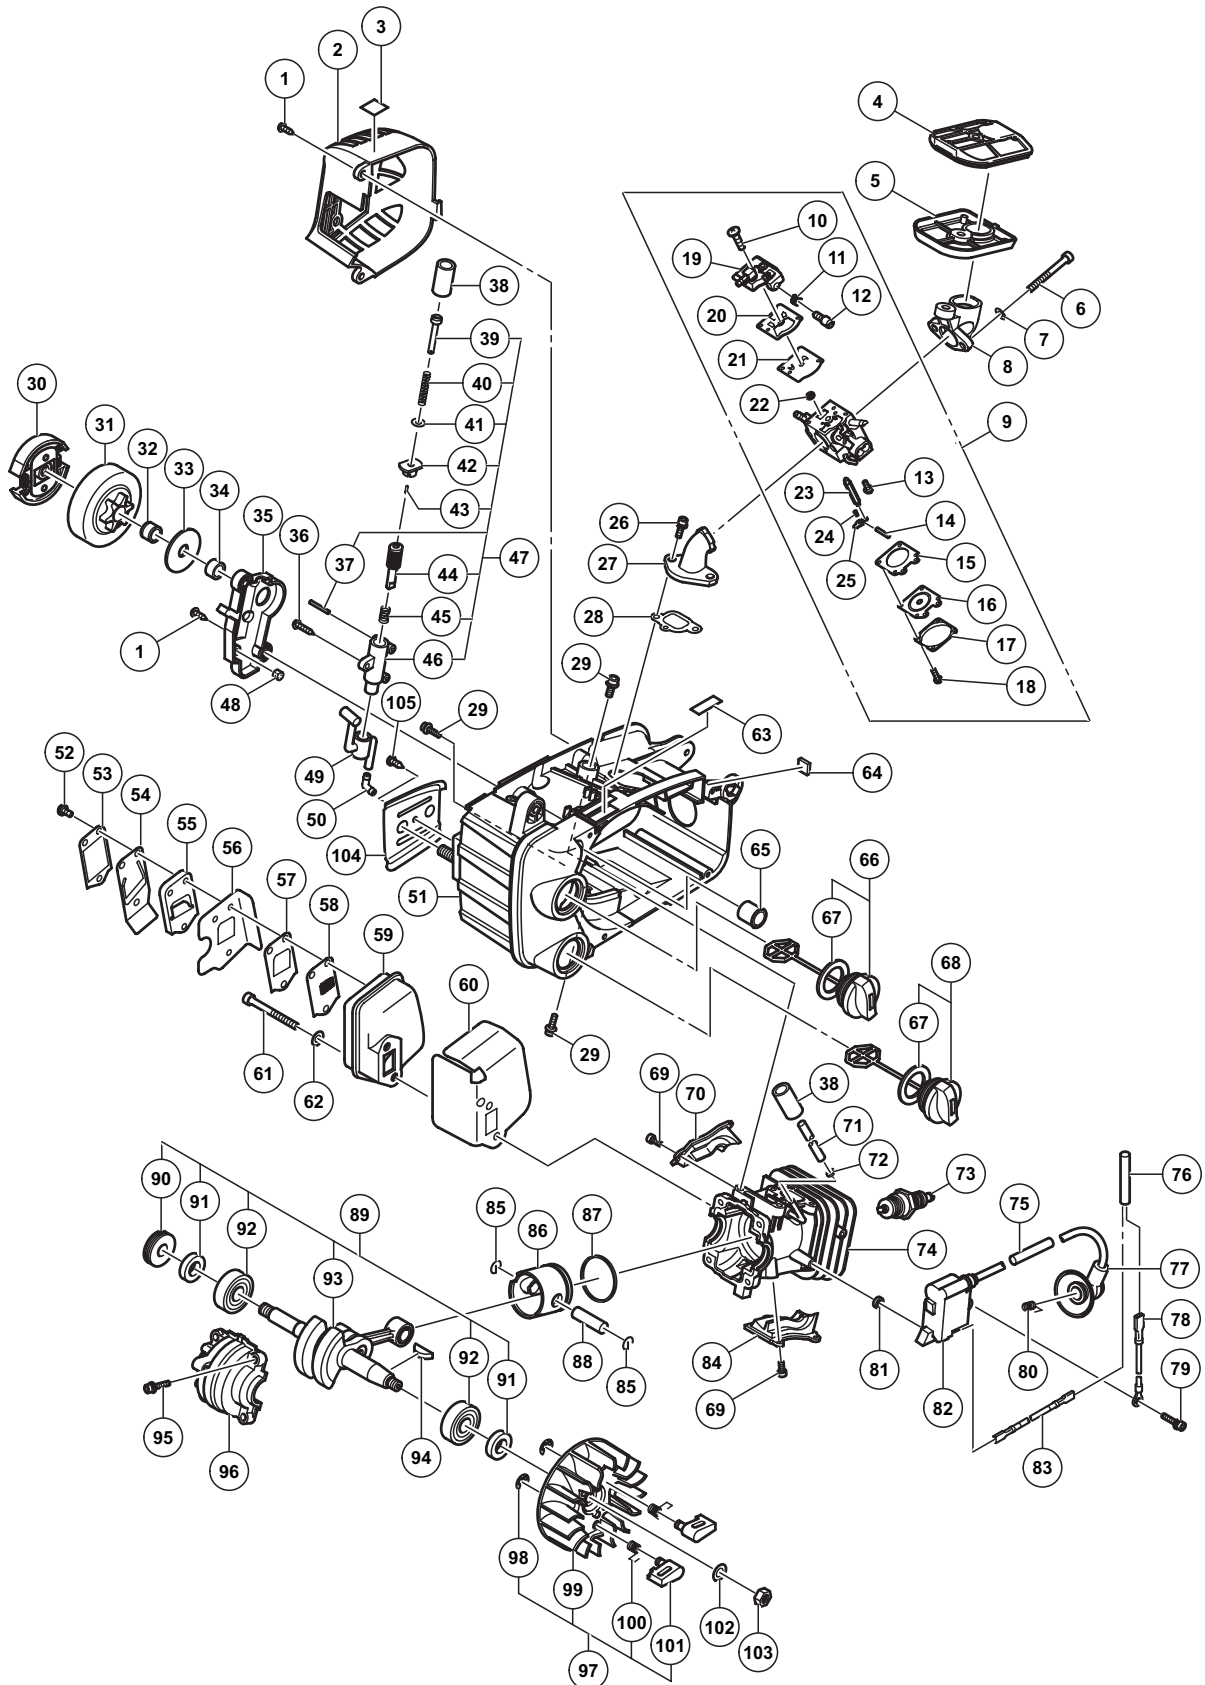

ENGINE TOOL PARTS LIST

ENGINE CHAIN SAW Model CS 33EDP

2014-3-17
(E1)

PARTS

CS 33EDP

ITEM NO.	CODE NO.	DESCRIPTION	NO. USED	REMARKS
1	305812	TAPPING SCREW (W/FLANGE) D4 X 16 (BLACK)	4	
2	6696821	MUFFLER COVER	1	
3	6698864	CAUTION LABEL (HOT)	2	
4	6699969	CLEANER ELEMENT (B)	1	
5	6699968	CLEANER ELEMENT (A)	1	
6	949824	HEX. SOCKET HD. BOLT M5 X 45 (10 PCS.)	2	
7	6685408	WASHER 5	2	
8	6699966	CLEANER SUPPORT	1	
9	6699976	CARBURETOR ASS'Y	1	INCLUD.10-25
10	6685210	SCREW	1	
11	6685297	IDLE ADJUST SPRING	1	
12	6685298	IDLE ADJUST SCREW	1	
13	6685218	HINGE PIN SET SCREW	1	
14	6685219	HINGE PIN	1	
15	6685220	DIAPHRAGM PACKING-METERING	1	
16	6684690	METERING DIAPHRAGM	1	
17	6685222	DIAPHRAGM COVER-METERING	1	
18	6685223	SET SCREW	4	
19	6600091	PUMP COVER	1	
20	6685212	PUMP GASKET	1	
21	6685213	PUMP DIAPHRAGM	1	
22	6684700	INLET SCREEN	1	
23	6685215	NEEDLE VALVE	1	
24	6685216	VALVE SPRING	1	
25	6685217	CONTROL LEVER	1	
26	6698792	HEX. SOCKET BOLT M4	2	
27	6699951	INTAKE	1	
28	6699952	INTAKE PACKING	1	
29	6699044	SEAL LOCK HEX. SOCKET BOLT (W/WASHERS) M5	5	
30	6600316	CLUTCH	1	
31	6685144	CLUTCH HOUSING COMP.	1	
32	6685361	NEEDLE BEARING (D)	1	
33	6685414	CLUTCH WASHER	1	
34	6685360	CRANK SHAFT COLLAR	1	
35	6699610	OIL POMP COVER	1	
36	302086	TAPPING SCREW (W/FLANGE) D4 X 20 (BLACK)	5	
37	6685356	NEEDLE ROLLER 2.5 X 19.8	2	
38	6696793	IDOL SPONGE	2	
39	6699960	OIL PUMP ADJUSTER (ED)	1	
40	6699961	ADJUSTER SPRING	1	
41	323210	BOLT WASHER M4 (BLACK)	1	
42	6699959	ADJUSTER CAP	1	
43	6600046	NEEDLE ROLLER	1	
44	6699957	PUMP GEAR (ED)	1	
45	6699958	PUMP GEAR SPRING (ED)	1	
46	6699119	PUMP CASE	1	
47	6600085	PUMP ASS'Y	1	INCLUD.37,39-46
48	6685371	AIR VENT SPONGE	1	
49	6696811	OIL PIPE	1	
50	6685358	PIPE JOINT	1	