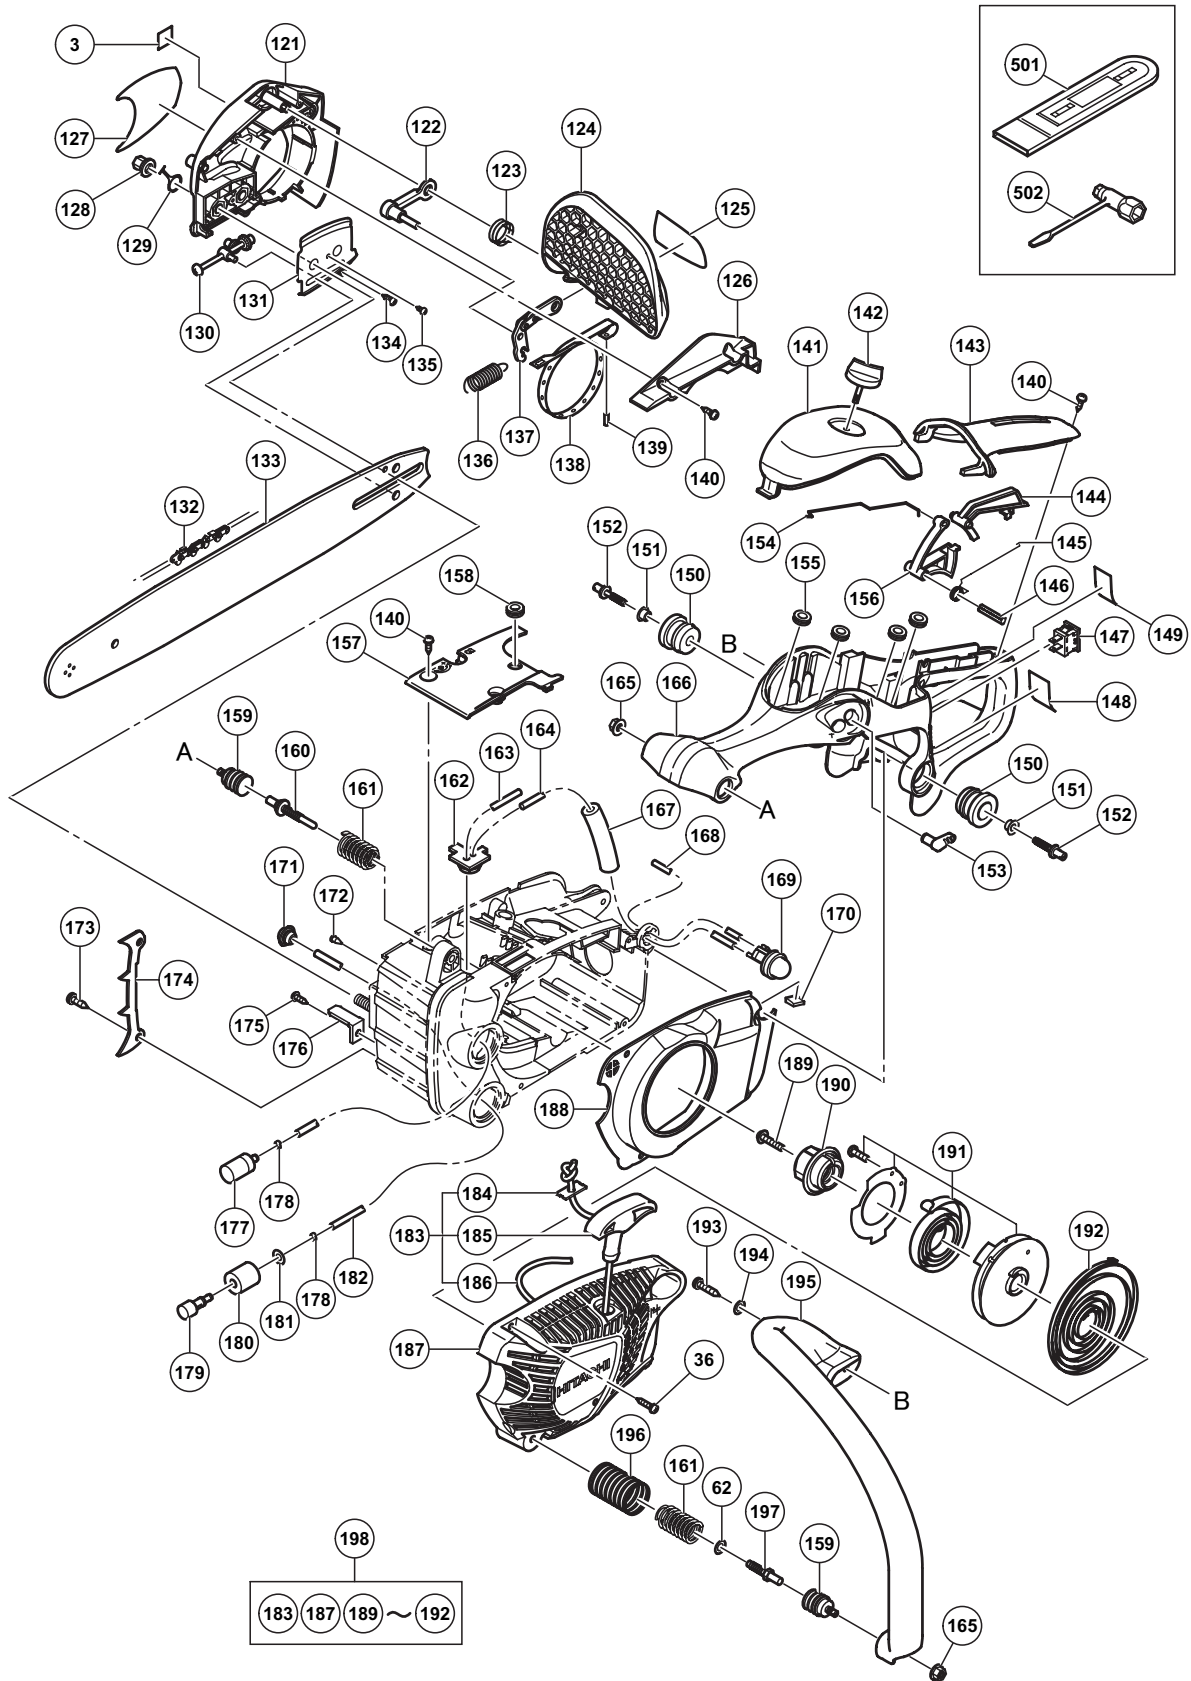

ENGINE TOOL PARTS LIST

ENGINE CHAIN SAW Model CS 33EDP

2014-3-17
(E1)

PARTS

CS 33EDP

ITEM NO.	CODE NO.	DESCRIPTION	NO. USED	REMARKS
1	305812	TAPPING SCREW (W/FLANGE) D4 X 16 (BLACK)	4	
2	6696821	MUFFLER COVER	1	
3	6698864	CAUTION LABEL (HOT)	2	
4	6699969	CLEANER ELEMENT (B)	1	
5	6699968	CLEANER ELEMENT (A)	1	
6	949824	HEX. SOCKET HD. BOLT M5 X 45 (10 PCS.)	2	
7	6685408	WASHER 5	2	
8	6699966	CLEANER SUPPORT	1	
9	6699976	CARBURETOR ASS'Y	1	INCLUD.10-25
10	6685210	SCREW	1	
11	6685297	IDLE ADJUST SPRING	1	
12	6685298	IDLE ADJUST SCREW	1	
13	6685218	HINGE PIN SET SCREW	1	
14	6685219	HINGE PIN	1	
15	6685220	DIAPHRAGM PACKING-METERING	1	
16	6684690	METERING DIAPHRAGM	1	
17	6685222	DIAPHRAGM COVER-METERING	1	
18	6685223	SET SCREW	4	
19	6600091	PUMP COVER	1	
20	6685212	PUMP GASKET	1	
21	6685213	PUMP DIAPHRAGM	1	
22	6684700	INLET SCREEN	1	
23	6685215	NEEDLE VALVE	1	
24	6685216	VALVE SPRING	1	
25	6685217	CONTROL LEVER	1	
26	6698792	HEX. SOCKET BOLT M4	2	
27	6699951	INTAKE	1	
28	6699952	INTAKE PACKING	1	
29	6699044	SEAL LOCK HEX. SOCKET BOLT (W/WASHERS) M5	5	
30	6600316	CLUTCH	1	
31	6685144	CLUTCH HOUSING COMP.	1	
32	6685361	NEEDLE BEARING (D)	1	
33	6685414	CLUTCH WASHER	1	
34	6685360	CRANK SHAFT COLLAR	1	
35	6699610	OIL POMP COVER	1	
36	302086	TAPPING SCREW (W/FLANGE) D4 X 20 (BLACK)	5	
37	6685356	NEEDLE ROLLER 2.5 X 19.8	2	
38	6696793	IDOL SPONGE	2	
39	6699960	OIL PUMP ADJUSTER (ED)	1	
40	6699961	ADJUSTER SPRING	1	
41	323210	BOLT WASHER M4 (BLACK)	1	
42	6699959	ADJUSTER CAP	1	
43	6600046	NEEDLE ROLLER	1	
44	6699957	PUMP GEAR (ED)	1	
45	6699958	PUMP GEAR SPRING (ED)	1	
46	6699119	PUMP CASE	1	
47	6600085	PUMP ASS'Y	1	INCLUD.37,39-46
48	6685371	AIR VENT SPONGE	1	
49	6696811	OIL PIPE	1	
50	6685358	PIPE JOINT	1	