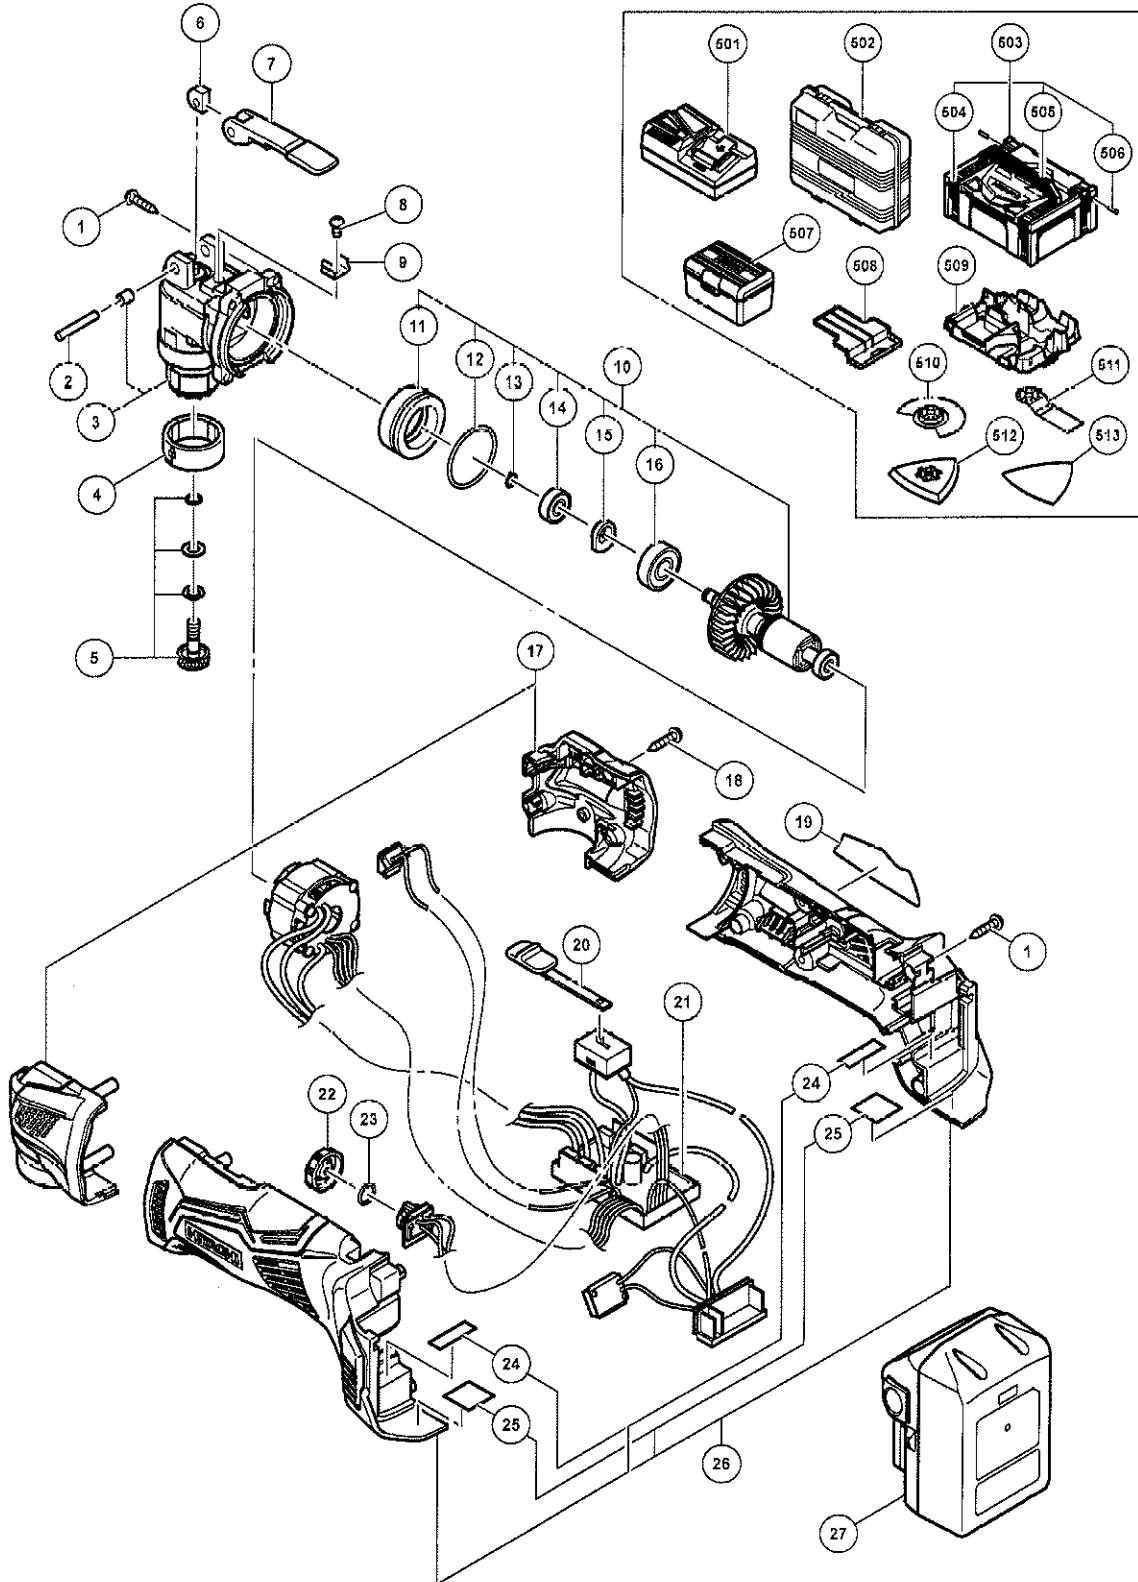

ELECTRIC TOOL PARTS LIST

■ CORDLESS MULTI TOOL
Model CV 18DBL

2014·12·10

(E1)

STANDARD ACCESSORIES

CV 18DBL

CV 18DBL

ITEM NO.	CODE NO.	DESCRIPTION	NO. USED	REMARKS
501		CHARGER (MODEL UC 18YFSL)	1	
502	337684	CASE	1	
503	336471	CASE ASS'Y (STACKABLE)	1	INCLUD.504-506
504	336472	LATCH	4	
505	336473	HANDLE	1	
506	336474	HINGE	2	
507	337685	TOOL BOX	1	
508	329897	BATTERY COVER	1	
509	337937	INNER TRAY	1	
510	335868	MULTI TOOL BLADE (MW85S)	1	
511	335881	MULTI TOOL BLADE (MD28PB)	1	
512	335903	MULTI TOOL PAD (MU93D)	1	
* 513	338252	SANDING PAPERS 94 X 94 AA60 (10 PCS.)	1	
* 513	338252	SANDING PAPERS 94 X 94 AA60 (10 PCS.)	3	FOR AUS,NZL
513	338253	SANDING PAPERS 94 X 94 AA80 (10 PCS.)	1	
513	338254	SANDING PAPERS 94 X 94 AA100 (10 PCS.)	1	
* 513	338255	SANDING PAPERS 94 X 94 AA120 (10 PCS.)	1	
* 513	338255	SANDING PAPERS 94 X 94 AA120 (10 PCS.)	3	FOR AUS,NZL
513	338257	SANDING PAPERS 94 X 94 AA180 (10 PCS.)	1	
* 513	338258	SANDING PAPERS 94 X 94 AA240 (10 PCS.)	3	FOR AUS,NZL