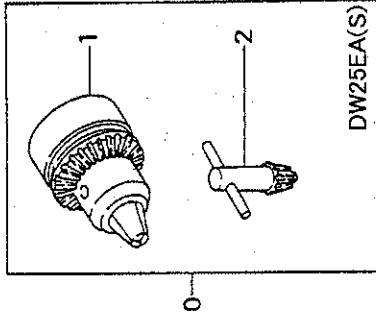

S14-08 DW25EA(S)/(SN) TOOLS

REF. NUMBER	PARTS NUMBER	DESCRIPTION	Q'TY	SERIAL NUMBER
000	668-6372	CHUCK HANDLE SET	1	
001	668-6377	DRILL CHUCK ASSY	1	
002	668-6410	CHUCK HANDLE COMP.	1	
003	668-4979	COMBI BOX SPANNER 13X	1