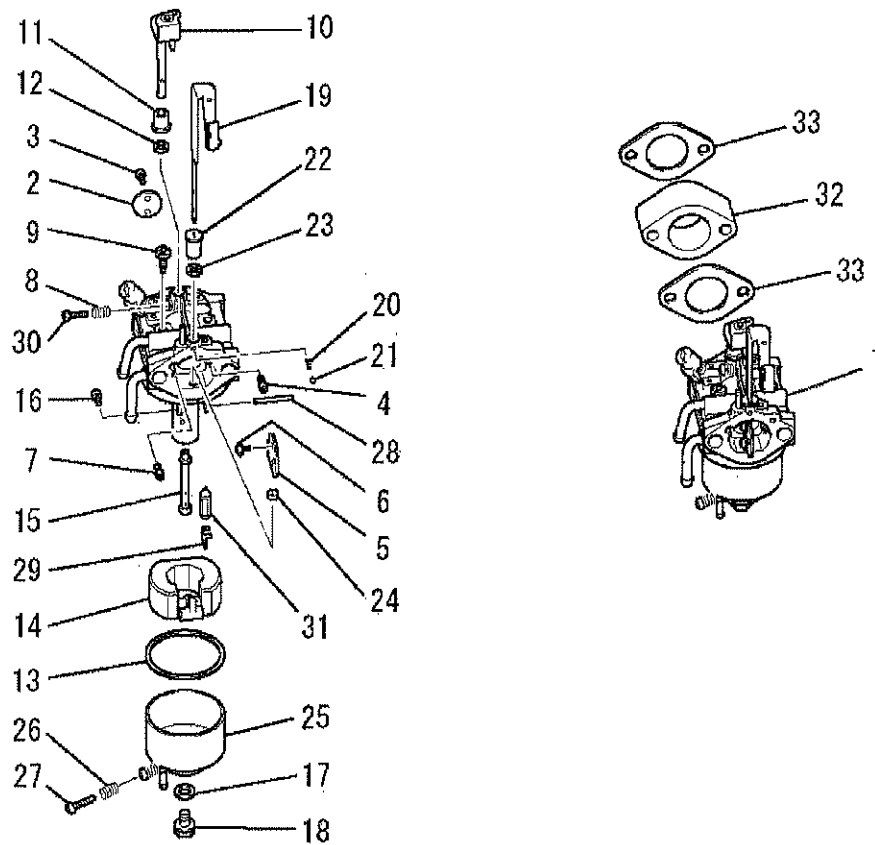

(I) CARBURETOR GROUP

No.	R/N	Parts No.	Parts Name	No. Req'd	Inte	Remarks	Serial No. (From~To)
13		KK15003AE014	PACKING	1			
14		KK15003AE015	FLOAT	1			
15		KK74524BA027	NOZZLE, MAIN	1			
16		KK74525BA050	JET, MAIN	1			
17		FA27080XX013	GASKET	1			
18		KK16009AA019	BOLT	1			
19		KK16009AB020	LEVER, CHOKE	1			
20		KK16009AA021	SPRING	1			
21		KK16009AA022	BALL, STEEL	1			
22		KK13002AA017	RING	1			
23		KK13002AA028	FELT	1			
24		KK15001AA014	RING	1