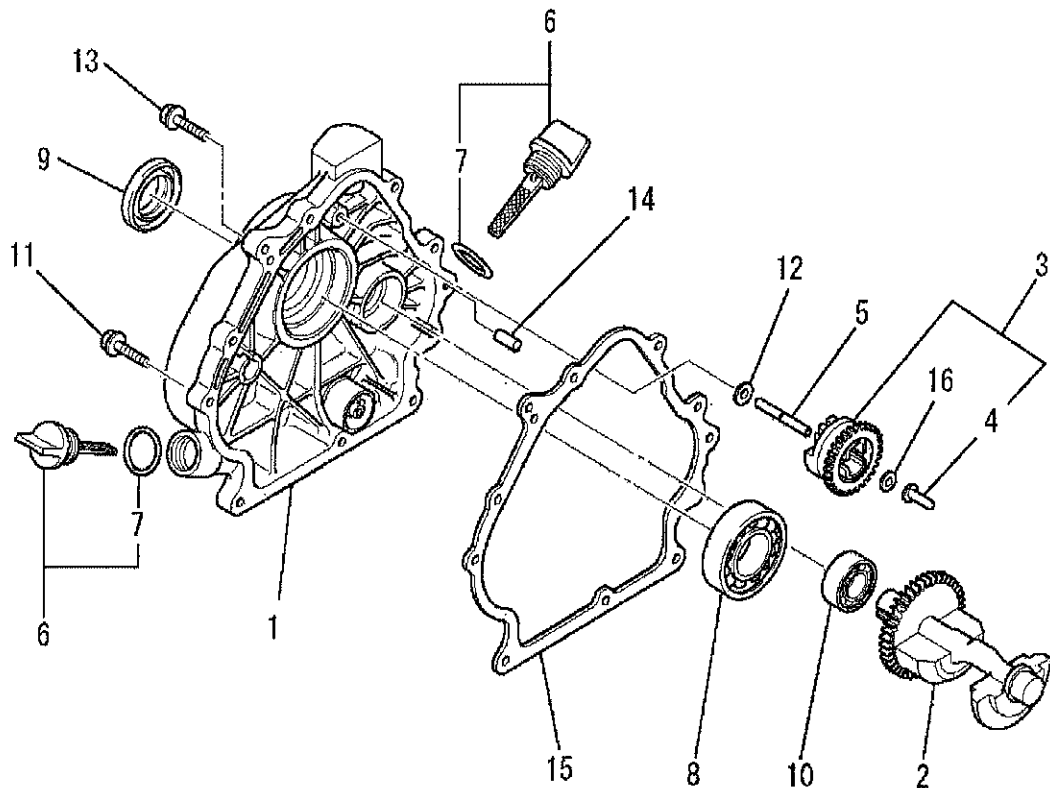

(D) CASE COVER GROUP

No.	R/N	Parts No.	Parts Name	No. Req'd	Inte	Remarks	Serial No. (From~To)
1		KB67001EA	COVER, CRANKCASE	1			
2		KD51003AA	SHAFT, BALANCER	1			
3		KG01003CA	GOVERNOR GEAR ASSY	1		INCL. NO. 4	
4		KG14004AA	SLIDER, GOV	1			
5		KG22004AA	SHAFT, GOV	1			
6		KL21010EA	GAUGE, OIL	2		INCL. NO. 7	
7		KW29006AA	O-RING	2			
8		KW11006AA	BEARING, BALL	1			
9		KW29002AA	OIL SEAL	1			
10		S111X62X030	BEARING, BALL	1		#6203	
11		B800B08X030	BOLT, FLANGE	8			
12		FA28247	SPACER	1