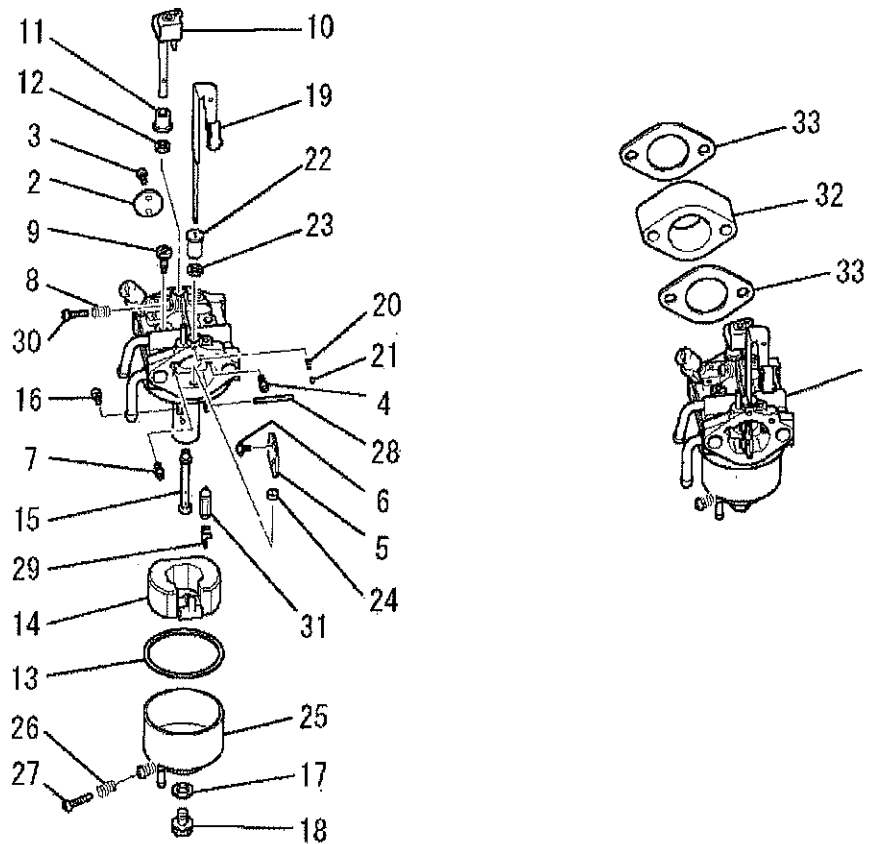

(I) CARBURETOR GROUP

No.	R/N	Parts No.	Parts Name	No. Req'd	Inte	Remarks	Serial No. (From~To)
25		KK15005DA025	CHAMBER, FLOAT	1		INCL. NO. 26, 27	
26		KK13003AA008	SPRING	1			
27		KK15001AA018	SCREW	1			
28		KK15001AA016	PIN	1			
29		KK12008AE011	CLIP	1			
30		KK16009AA030	SCREW	1			
31		KK15001AA015	NEEDLE, MAIN	1			
32		KK34001BA	INSULATOR	1			
33		KW34052AA	GASKET, CARBURETOR	2