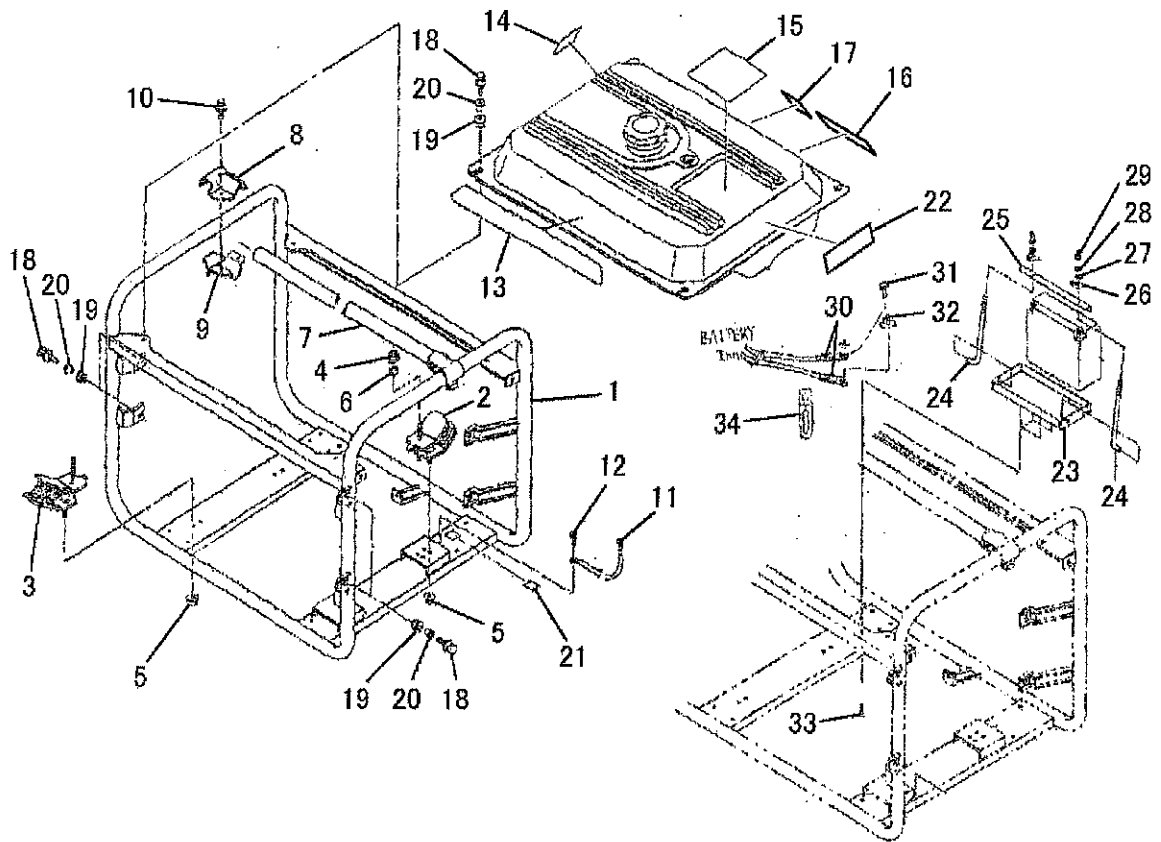

6. FRAME & TANK

No.	R/N	Parts No.	Parts Name	No. Req'd	Inte	Remarks	Serial No. (From~To)
25		KYF090000100	RETAINER	1			
26		KYF091000031	MG SPACER	2			
27		KY0030006000	WASHER	2			
28		KY0030306000	WASHER, SPG	2			
29		KY0020006000	MG NUT	2			
30		KYB040000470	MG CORD, BATTERY	1			
31		KY0010508030	BOLT	1			
32		KY0022008000	NUT, FLANGE	1			
33		KY0013708015	MG BOLT	4			
34		KYC11X000130	MG CLAMP	1