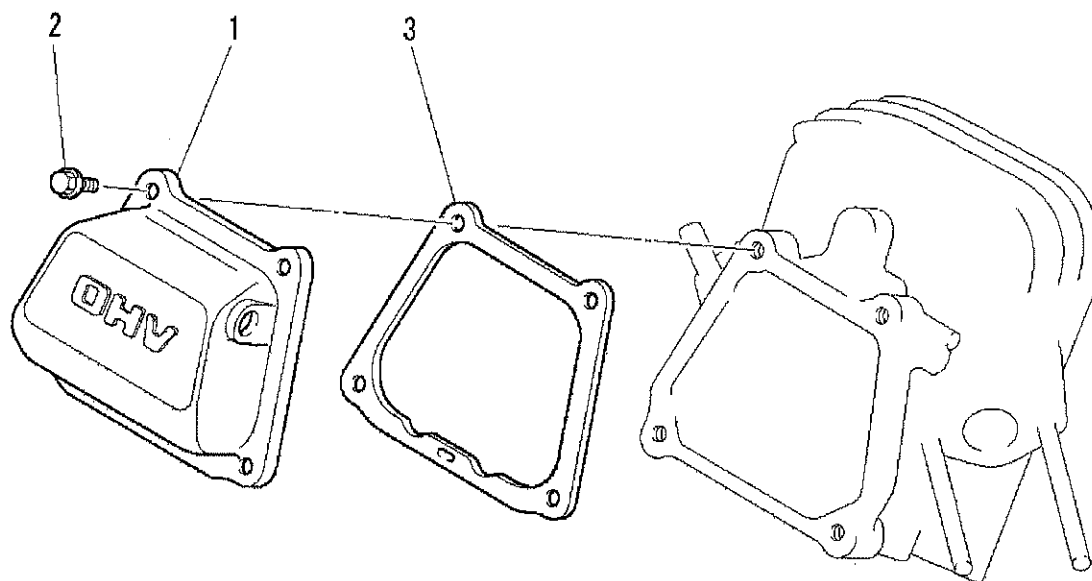

(C) HEAD COVER GROUP

No.	R/N	Parts No.	Parts Name	No. Req'd	Inte	Remarks	Serial No. (From~To)
1		KC09004AA	COVER, HEAD	1			
2		B805B06X012	BOLT, FLANGE	4			
3		KW33003AA	GASKET, HEAD COVER	1