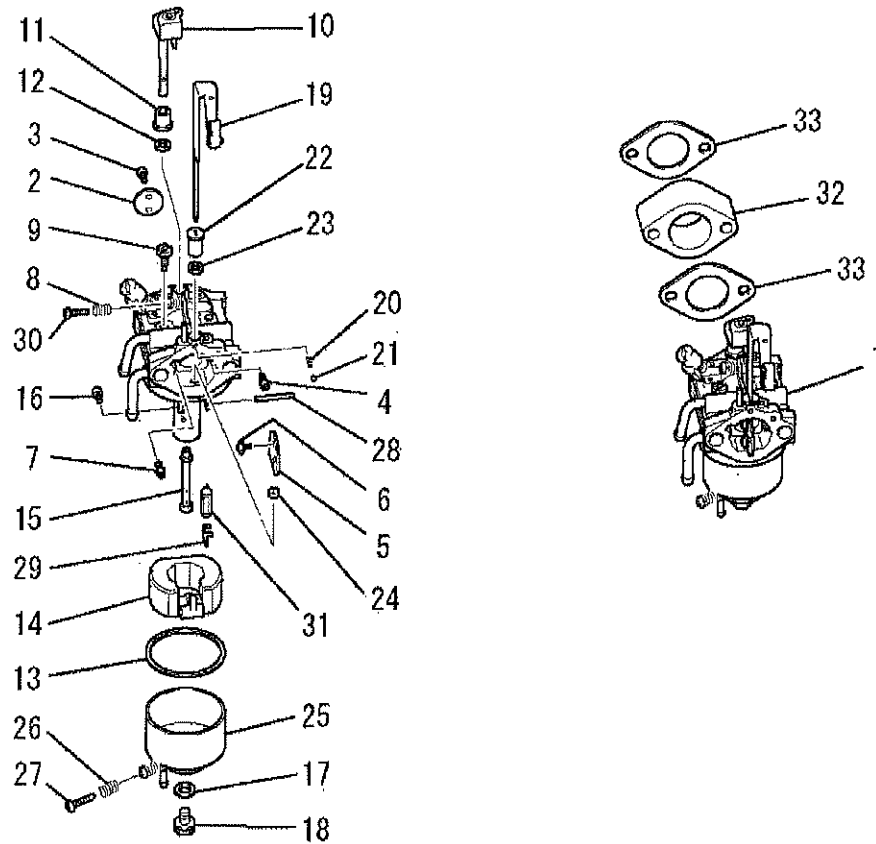

(I) CARBURETOR GROUP

No.	R/N	Parts No.	Parts Name	No. Req'd	Inte	Remarks	Serial No. (From~To)
1		KK16009AB	CARBURETOR (F)	1		INCL. NO. 2-31	
2		KK16009AA002	VALVE, THROTTLE	1			
3		KK16009AA003	SCREW	2			
4		KK15001AA026	JET	1			
5		KK16009AA005	VALVE, CHOKE	1			
6		KK15016AA005	SCREW	2			
7		KK16009AA007	JET	1			
8		KK13003AA008	SPRING	1			
9		KK15003DG008	JET, PILOT	1			
10		KK16009AA011	SHAFT, THROTTLE	1			
11		KK16009AA012	RING	1			
12		KK12008AE016	SEAL	1