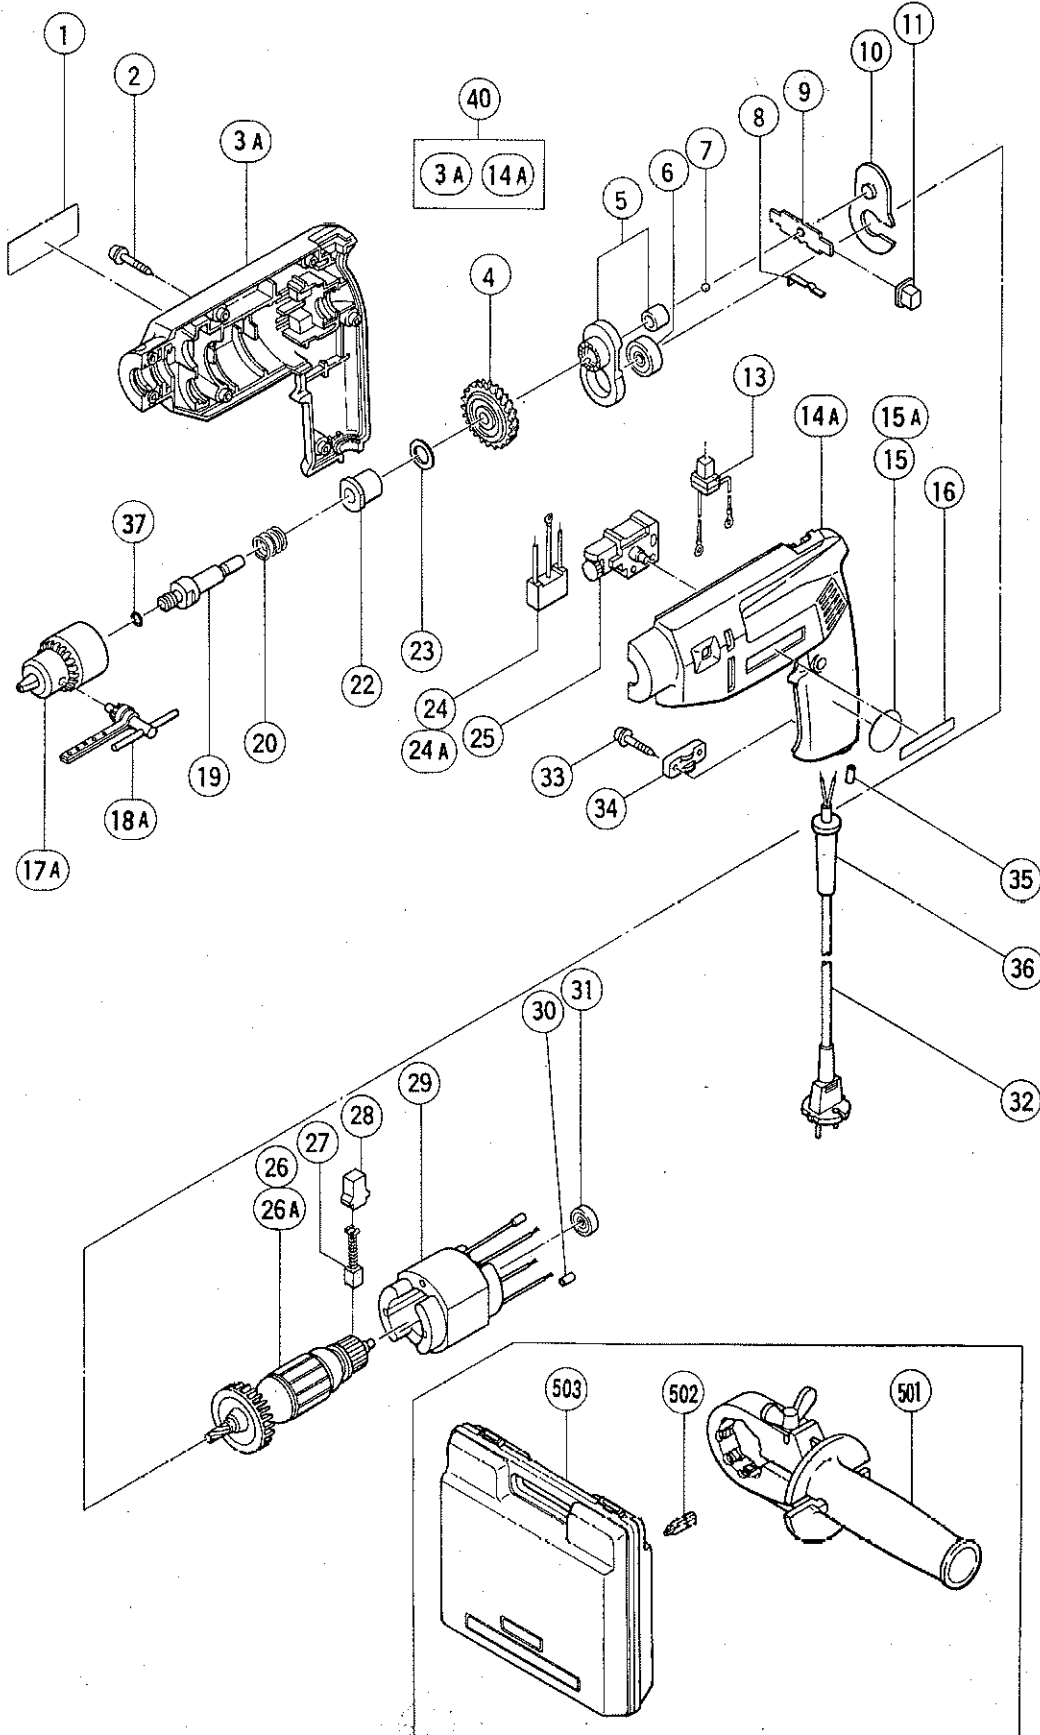

## ELECTRIC TOOL PARTS LIST

■ IMPACT DRILL  
Model FV12VA

1988-3-20  
FV12VA(E3)

## PARTS

FV12VA (E3)

Item No.	Code No.	Part Name	Q'ty	Remarks
1	—	Name Plate	1	
2	982095	Tapping Screw D4 x 20	7	w/Washer
3A	987147	Housing (B)	1	Color: Moss Green since 5, 1985
4	987073	Gear	1	
5	987074	Holder	1	
6	939291	Ball Bearing (608VVC2)	1	
7	959149	Steel Ball D4.76	1	(10 pcs.)
8	963226	Spring (A)	1	
9	963224	Change Plate <i>963224</i>	1	
10	987075	Plate	1	
11	963225	Change Knob	2	
13	—	Reversing Switch	1	See alternative parts
14A	987146	Housing (A)	1	Color' Moss Green since 5, 1985
15	—	Mark Plate	1	See alternative parts
16	950565	HITACHI Label	1	
17A	—	Drill Chuck	1	See alternative parts
18A	—	Chuck Wrench	1	See alternative parts
19	—	Spindle	1	See alternative parts
20	987071	Spring	1	
22	987072	Metal	1	
23	981124	Washer	1	
24	—	Noise Suppressor	1	See alternative parts
25	—	Switch	1	See alternative parts
26	—	Armature	1	See alternative parts
27	999041	Carbon Brush	2	(2 pcs.)
28	930483	Brush Holder	2	
29	—	Stator	1	See alternative parts
30	981373	Tube (D)	1	
31	939401	Ball Bearing (626ZZC2)	1	
32	—	Cord	1	See alternative parts
33	984750	Tapping Screw D4 x 16	2	w/Flange
34	960266	Cord Clip	1	
35	—	Tube (D)	2	See alternative parts
36	—	Cord Armor	1	See alternative parts
37	—	Ring	1	See alternative parts
40	987143	Housing Ass'y	1	Color: Moss Green includ. 3A, 14A

## ALTERNATIVE PARTS

Item No.	Code No.	Part Name	Q'ty	Remarks
13	987086	Reversing Switch	1	
	987570	Reversing Switch	1	for S. Africa, Switzerland, N.Z., Finland
	987571	Reversing Switch	1	for U.K., Italy, F.R. Germany, France, Netherlands, Denmark, Sweden, Norway
	987573	Reversing Switch	1	for U.S.A., Canada
15A	987135	Mark Plate	1	
15	963008	Mark Plate	1	for Korea
17A	879351	Drill Chuck 10VL2	1	includ. 18A
	879352	Drill Chuck 13VLA	1	for U.K., Italy includ. 18A