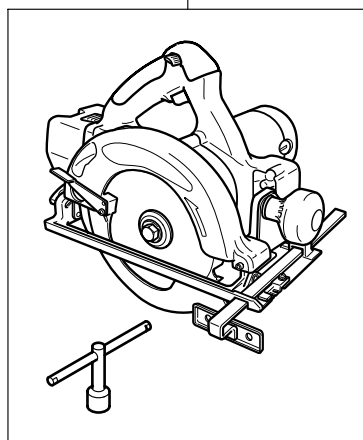

## ELECTRIC TOOL PARTS LIST

■ CORDLESS KIT  
Model KC 18DA

2001·7·30  
(E1)

1

2

3

4

5