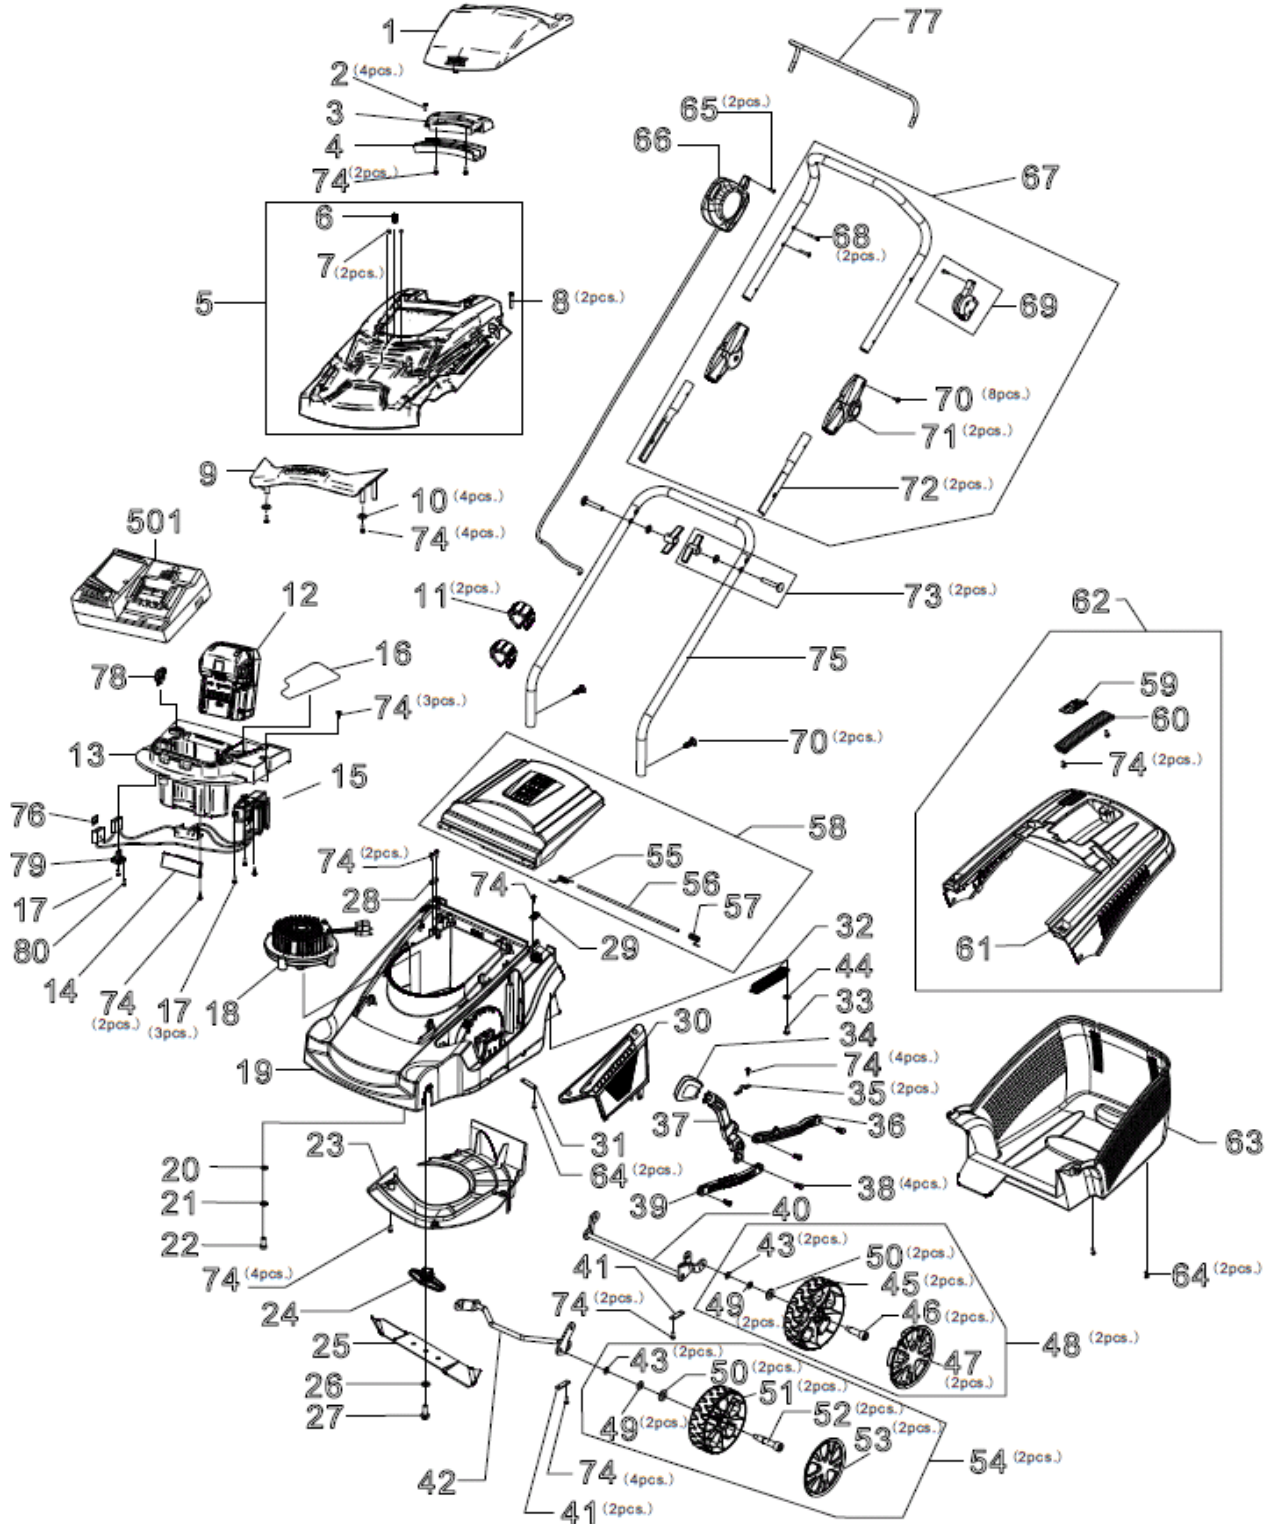

Hitachi Power Tools

ELECTRIC TOOL PARTS LIST

■ 36V CORDLESS LAWN MOWER

HITACHI ML36DAL

ML36DAL Parts list

Item No.	Code No.	Description in ENGLISH	QTY	Remarks
1	336773	Battery cover ML36DAL	1	
2	336774	Screw D4x50	4	
3	336775	Rear carry handle	1	
4	336717	Rear carry handle cover	1	
5	336776	Motor cover set ML36DAL	1	
6	336699	Push-push	1	
7	336698	Stopper	2	
8	336774	Screw D4x50	2	
9	336701	Front carry handle	1	
10	336759	Washer 4.3 DIN9021	4	
11	336767	Cable clip	2	
12	336573	2.5 Ah battery (BSL3625)	2	
13	336702	Battery case	1	
14	336707	Closing battery case	1	
15	336706	Controller	1	
16	336761	Sticker	1	
17	336705	Screw D3x12	4	
18	336708	Motor	1	
19	336777	ML36DAL deck	1	
20	336718	washer 5.3 DIN125	4	
21	336719	Spring washer d5.3 DIN6798	4	
22	336720	Screw M5x16 DIN912	4	
23	336780	Inlay	1	
24	336721	Blade holder	1	
25	336781	Blade ML36DAL	1	
26	336723	Washer 8.4 DIN9021	1	
27	336724	Blade screw M8x25	1	
28	336710	Cable discharger	1	
29	336727	Flap holder	1	
30	336783	Deck cover	1	
31	336738	Metal plate	1	
32	336784	Tension spring ML36DAL	1	
33	336730	Screw D6x15	1	
34	336731	Lever grip	1	
35	336732	Clamp height-adjustment	2	
36	336785	Bar height-adjustment rear	1	
37	336786	Lever height-adjustment	1	
38	336734	Fixing bolt height-adjustment	4	
39	336787	Bar-height-adjustment front	1	
40	336788	Rear wheel axle	1	