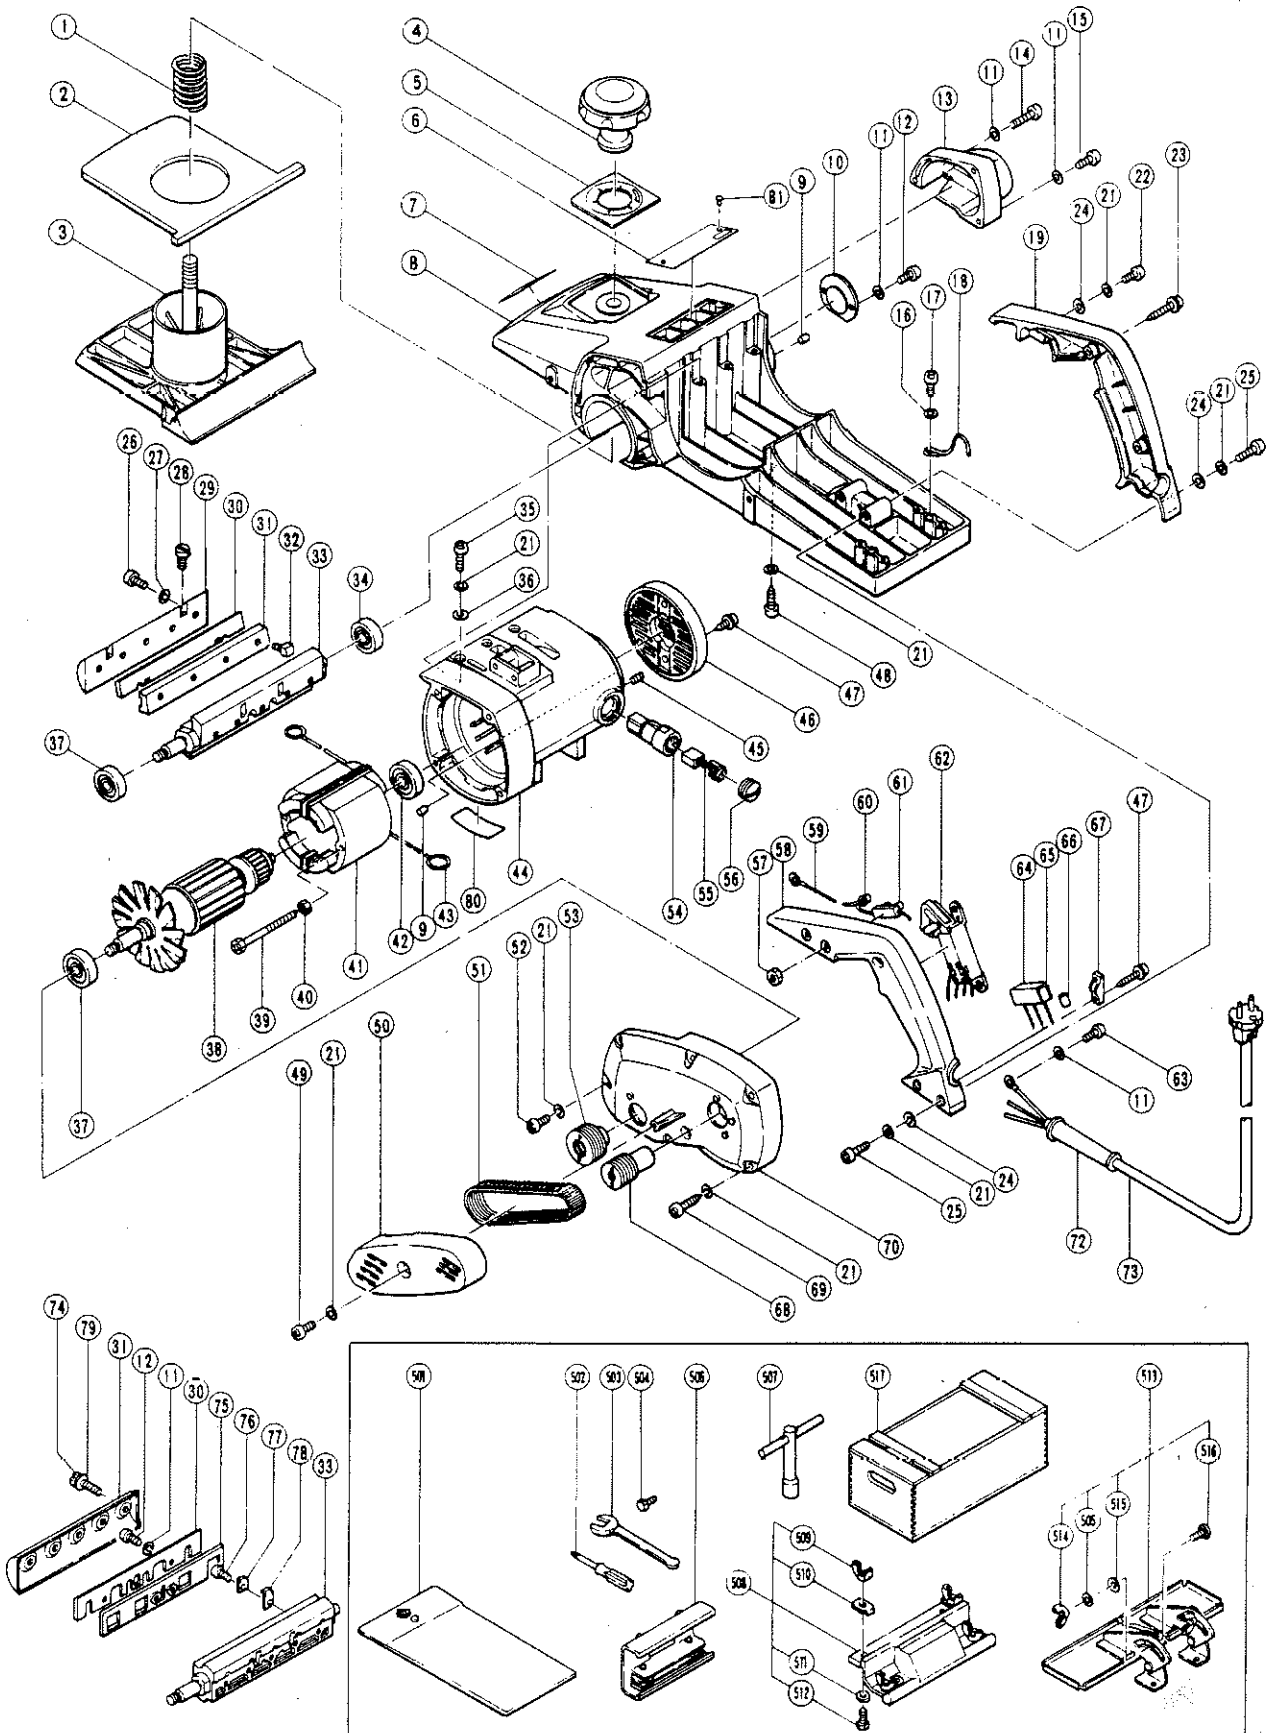

ELECTRIC TOOL PARTS LIST

■ PLANER

1986·6·20

Model P50

P50(E2)

PARTS

P50(E2)

Item No.	Code No.	Part Name	Q'ty	Remarks
1	940510	Spring	1	
2	963461Z	Rubber Packing	1	
3	963462Z	Front Base	1	
4	940149	Knob	1	
5	963464Z	Scale	1	
6	—	Name Plate	1	
7	957561	HITACHI Label	1	
8	963465Z	Rear Base	1	
9	931701	Bearing Lock	2	
10	940161	Bearing Cover	1	
11	949453	Spring Lock Washer	11	for M4 (10 pcs.)
12	949215	Machine Screw M4 x 8	6	(10 pcs.)
13	—	Chip Cover	1	See alternative parts
14	949226	Machine Screw M4 x 25	2	(10 pcs.)
15	949217	Machine Screw M4 x 12	1	(10 pcs.)
16	949455	Spring Lock Washer	1	for M6 (10 pcs.)
17	949252	Machine Screw M6 x 14	1	(10 pcs.)
18	946346	Cord Holder	1	
19	—	Handle (B)	1	See alternative parts
21	949454	Spring Lock Washer	19	for M5 (10 pcs.)
22	949248	Machine Screw M5 x 40	2	(10 pcs.)
23	956636	Tapping Screw D4 x 25	2	
24	949424	Washer	6	for M5 (10 pcs.)
25	949239	Machine Screw M5 x 16	4	(10 pcs.)
26	—	Hexagon Socket Hd. Bolt M6 x 16	10	See alternative parts
27	—	Super Lock Washer M6	10	See alternative parts
28	—	Adjust Screw	4	See alternative parts
29	—	Blade Holder (B)	1	See alternative parts (2 pcs.)
30	—	Blade (A)	1	See alternative parts (2 pcs.)
31	—	Blade Holder (A)	1	See alternative parts (2 pcs.)
32	—	Square Hd. Bolt M5 x 8	8	See alternative parts
33	—	Cutter Block Ass'y	1	See alternative parts
34	980925	Ball Bearing (6001DDCM)	1	
35	949241	Machine Screw M5 x 20	2	(10 pcs.)
36	949424	Washer	2	for M5 (10 pcs.)
37	939461	Ball Bearing (6201DD)	2	
38	—	Armature	1	See alternative parts
39	984271	Hexagon Socket Hd. Tapping Screw D5 x 75	2	
40	956764	Special Washer	2	
41	—	Stator Ass'y	1	See alternative parts includ. 43
42	939470	Ball Bearing (6000VVCM)	1	
43	937623	Brush Terminal	2	
44	—	Housing Ass'y	1	See alternative parts includ. 45, 54
45	963383	Hexagon Socket Hd. Screw M4	2	
46	963455Z	Tail Cover	1	
47	930446	Tapping Screw D4 x 16	4	W/Washer
48	931875	Tapping Screw D5 x 35	2	
49	949237	Machine Screw M5 x 12	1	(10 pcs.)
50	963460Z	Belt Cover	1	
51	963459Z	Belt	1	
52	949241	Machine Screw M5 x 20	4	(10 pcs.)
53	963458Z	Pulley (B)	1	
54	—	Brush Holder	2	See alternative parts