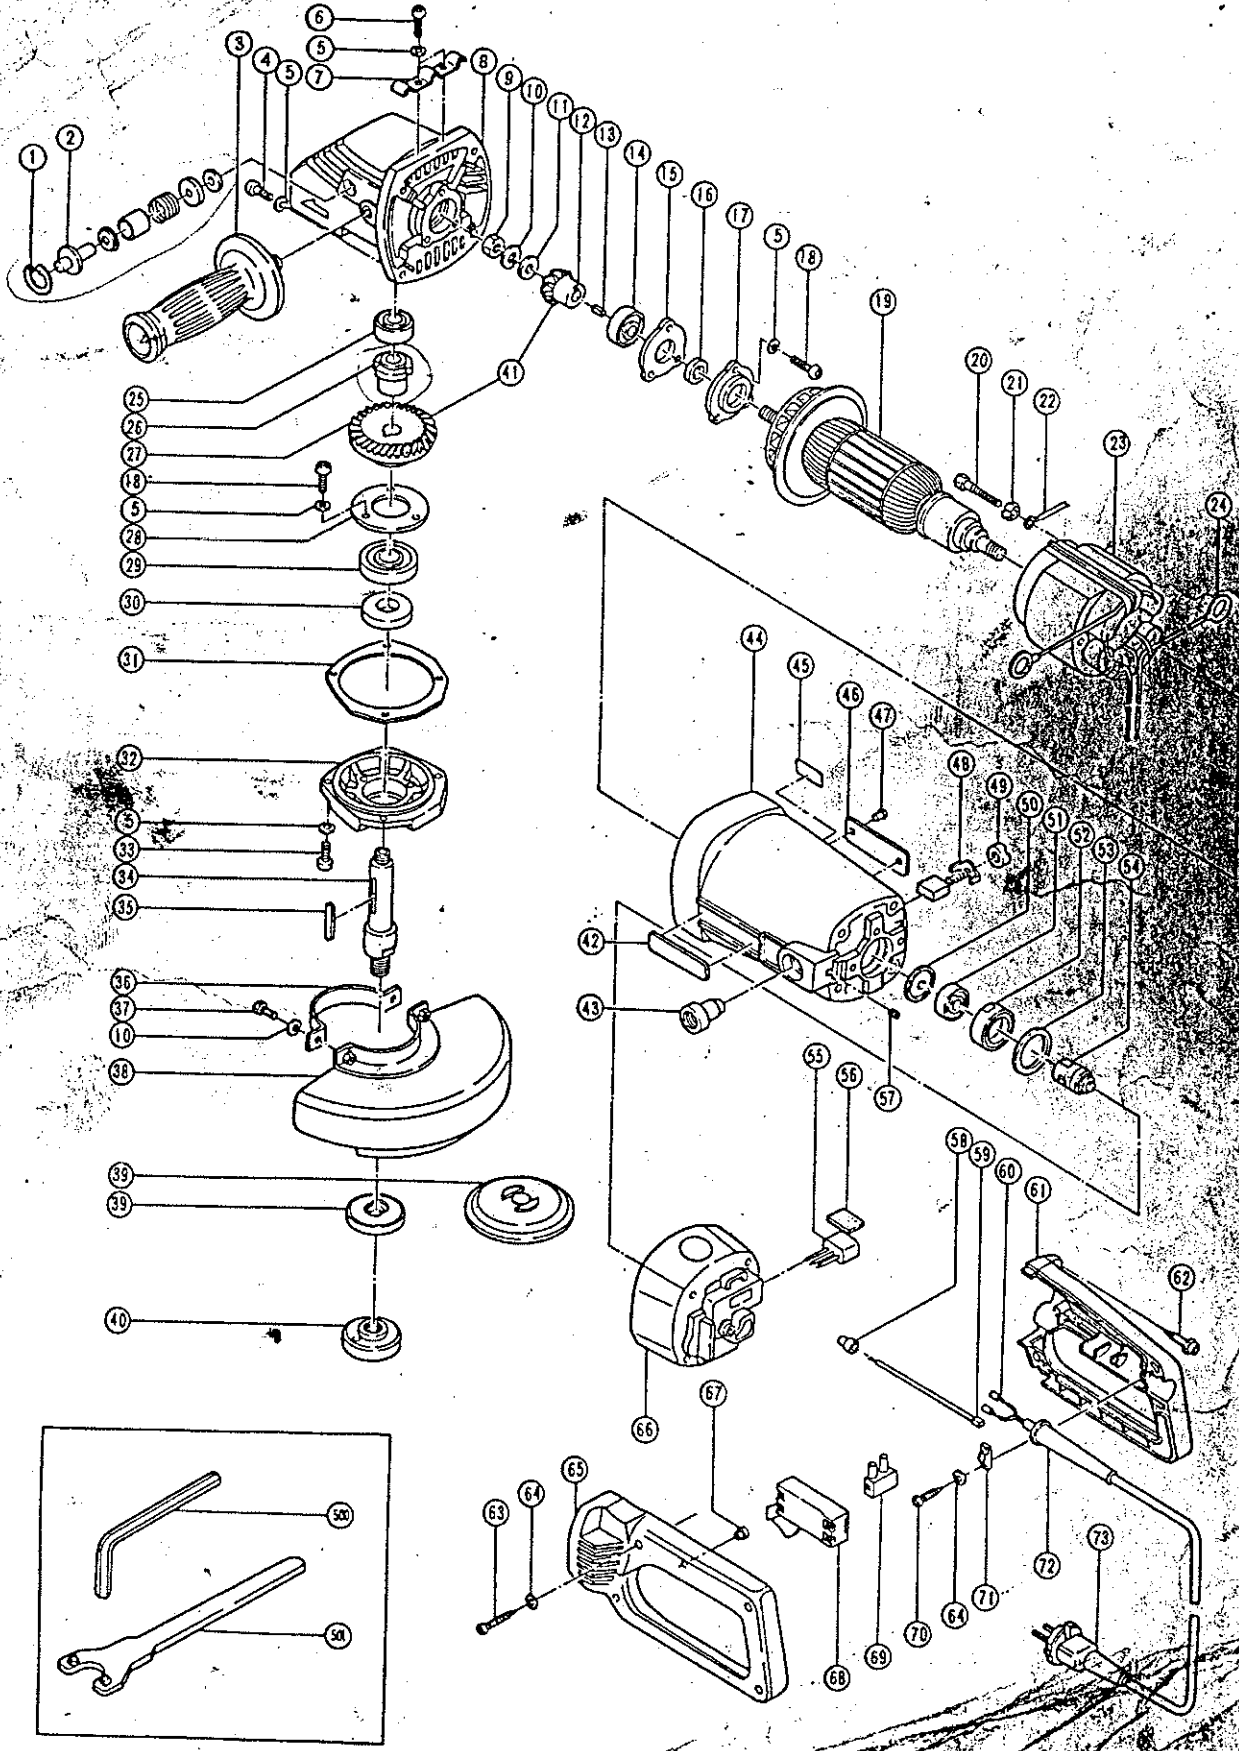

HTB

LIST NO. 0252

ELECTRIC TOOL PARTS LIST

■ ELECTRONIC DISC GRINDER

1981.4.10

Type PDC-230 □

PDC-230(E1)

Item No.	Code No.	Parts Name	Qty	Remarks
1	948011	C-Type Retaining Ring	1	for D16 hole
2	938094	Lock Pin	1	
3	937981Z	Side Handle	1	
4	937807	⊕Hd. Tapping Screw M5 x 25	4	
5	949454Z	Spring Lock Washer	14	for M5 (10 pcs.)
6	—	⊕Hd. Machine Screw M5 x 12	2	(10 pcs.)
7	—	Guard Plate	1	See ALTERNATIVE PARTS
8	—	Gear Cover Ass'y	1	
9	949568Z	Lock Nut	1	for M8 (10 pcs.)
10	949457Z	Spring Lock Washer	3	for M8 (10 pcs.)
11	949426Z	Washer	1	for M8 (10 pcs.)
12	937899	Pinion	1	
13	940533	Key	1	
14	939250	Ball Bearing (6301VVCM)	1	
15	—	Distance Plate	1	See ALTERNATIVE PARTS
16	936853	Felt Packing (A)	1	
17	937896	Bearing Cover (A)	1	
18	949236Z	⊕Hd. Machine Screw M5 x 10	6	(10 pcs.)
19	—	Armature Ass'y	1	See ALTERNATIVE PARTS
20	961400Z	Hexagon Socket Hd. Screw M5 x 70	2	
21	956764	Special Washer	2	
22	—	Internal Wire Ass'y	1	See ALTERNATIVE PARTS
23	—	Stator Ass'y	1	includ. 24
24	958032	Brush Terminal Ass'y	2	
25	939446	Ball Bearing (6200ZZCM)	1	
26	938096	Sleeve	1	
27	937898	Gear	1	
28	937035	Bearing Cover (B)	1	
29	939252	Ball Bearing (6302VVCM)	1	
30	938099	Felt Packing (B)	1	
31	937901	Seal Packing (B)	1	
32	937902	Packing Gland	1	
33	949239Z	⊕Hd. Machine Screw M5 x 16	4	(10 pcs.)
34	—	Spindle	1	See ALTERNATIVE PARTS
35	948920	Feather Key 4 x 4 x 30	1	
36	937911	Set Ring (A)	1	
37	949656Z	Hexagon Socket Hd. Screw M8 x 20	2	(10 pcs.)
38	937912Z	Wheel Guard Ass'y	1	
39	—	Wheel Washer	1	See ALTERNATIVE PARTS
40	—	Wheel Nut	1	
41	937897	Gear Ass'y	1	includ. 12,27.
42	957561	HITACHI Label	1	
43	—	Brush Holder	2	See ALTERNATIVE PARTS
44	—	Housing Ass'y	1	includ. 43,57.
45	—	Caution Plate	1	
46	—	Name Plate	1	
47	949509Z	Rivet 2.5 x 3.2	2	(10 pcs.)
48	999034	Carbon Brush	1	
49	—	Brush Cap	2	See ALTERNATIVE PARTS
50	955260	Dust Seal (A)	1	
51	939220	Ball Bearing (6200VVCM)	1	
52	937894	Bearing Bush	1	
53	981200	Seal Packing	1	