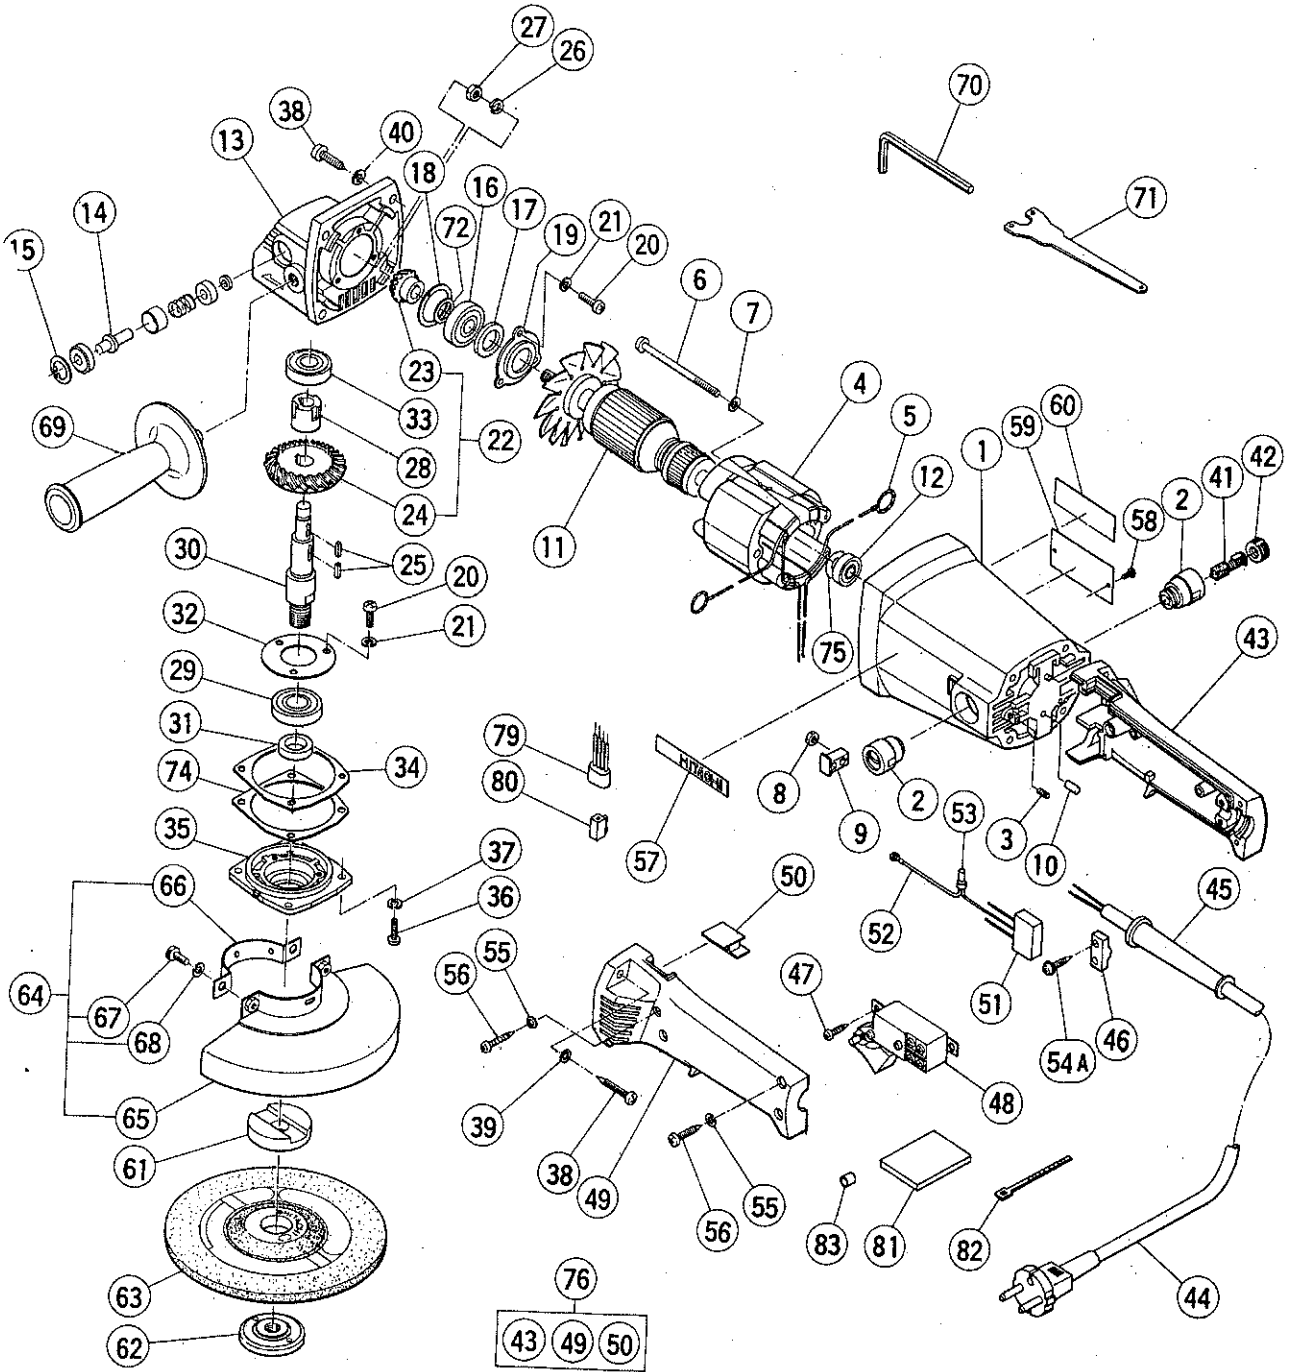

ELECTRIC TOOL PARTS LIST

■ DISC GRINDER

1987-11-15

Model PDU-125A

PDU-125A(E5)

PARTS

PDU-125A(E5)

Item No.	Code No.	Part Name	Q'ty	Remarks
1	953230	Housing Ass'y	1	includ. 2, 3
2	958900	Brush Holder	2	
3	949368	Slotted Set Screw M4 x 10	2	(10 pcs.)
4	—	Stator Ass'y	1	See alternative parts
5	930703	Brush Terminal	2	
6	940082	Machine Screw M5 x 60	2	
7	949454	Spring Lock Washer	2	for M5 (10 pcs.)
8	949555	Nut M5	2	(10 pcs.)
9	953232	Nut Cover	2	
10	931701	Bearing Lock	1	
11	—	Armature Ass'y	1	See alternative parts
12	939291	Ball Bearing (608VVC2)	1	
13	938393	Gear Cover Ass'y	1	
14	938394	Lock Pin	1	
15	948011	C-Type Retaining Ring	1	for D16 hole
16	939287	Ball Bearing (6002VVCM)	1	
17	953235	Felt Packing (A)	1	
18	673014	Thrust Washer	1	
19	953236	Bearing Cover	1	
20	949217	Machine Screw M4 x 12	6	(10 pcs.)
21	949453	Spring Lock Washer	6	for M4 (10 pcs.)
22	936647	Gear Ass'y	1	includ. 23, 24
23	936648	Pinion	1	
24	936649	Gear	1	
25	940533	Feather Key 3 x 3 x 10	3	
26	949455	Spring Lock Washer	1	for M6 (10 pcs.)
27	949567	Lock Nut M6	1	(10 pcs.)
28	938395	Sleeve	1	
29	939459	Ball Bearing (6202VVC2)	1	
30	—	Spindle	1	See alternative parts
31	938403	Felt Packing	1	
32	937077	Bearing Cover (A)	1	
33	939497	Ball Bearing (6000VVCM)	1	
34	953239	Seal Packing (A)	1	
35	938397	Packing Gland	1	
36	949239	Machine Screw M5 x 16	4	(10 pcs.)
37	949454	Spring Lock Washer	4	for M5 (10 pcs.)
38	937807	Tapping Screw D5 x 25	8	
39	949424	Washer	4	for M5 (10 pcs.)
40	949454	Spring Lock Washer	4	for M5 (10 pcs.)
41	999043	Carbon Brush	2	(2 pcs.)
42	945161	Brush Cap	2	
43	953258	Handle (A)	1	since 6, 1980
44	—	Cord	1	See alternative parts
45	—	Cord Armor	1	See alternative parts
46	937631	Cord Clip	1	
47	954017	Tapping Screw D4 x 12	1	
48	—	Switch	1	See alternative parts
49	953259	Handle (B)	1	since 6, 1980
	953263P	Handle (B)	1	for w/o Lock Switch since 6, 1980
50	938398Z	Hole Cover	1	till 5, 1980
	938408Z	Hole Cover	1	since 6, 1980
51	—	Noise Suppressor	1	See alternative parts